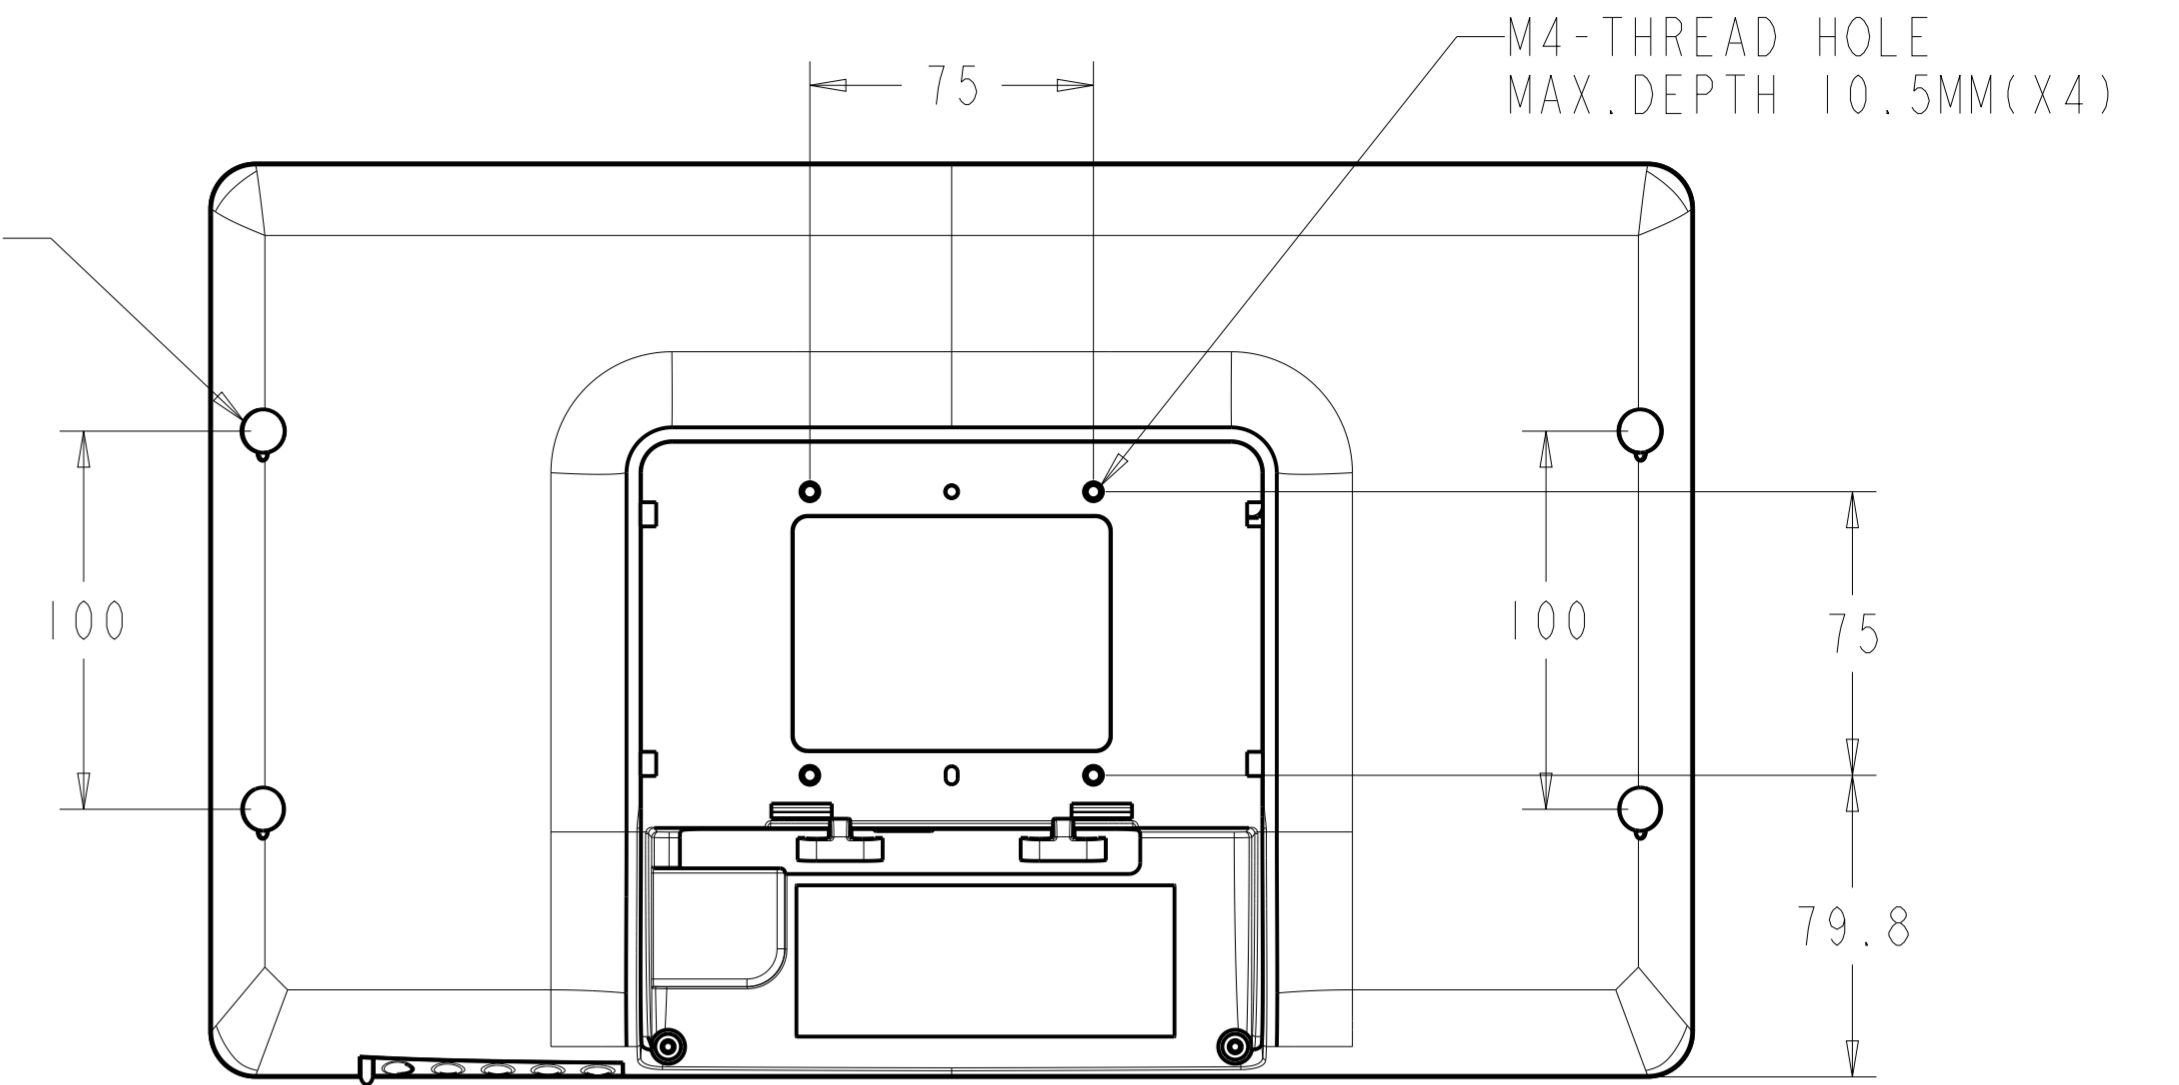

TITLE: +20 Degrees
SCALE 0.5

TITLE: +70 Degrees
SCALE 0.5

SCALE 0.5

THE FOLDED STAND FOR PACKING
SCALE 0.5

CLIVER_SCREW
SCALE 2.000