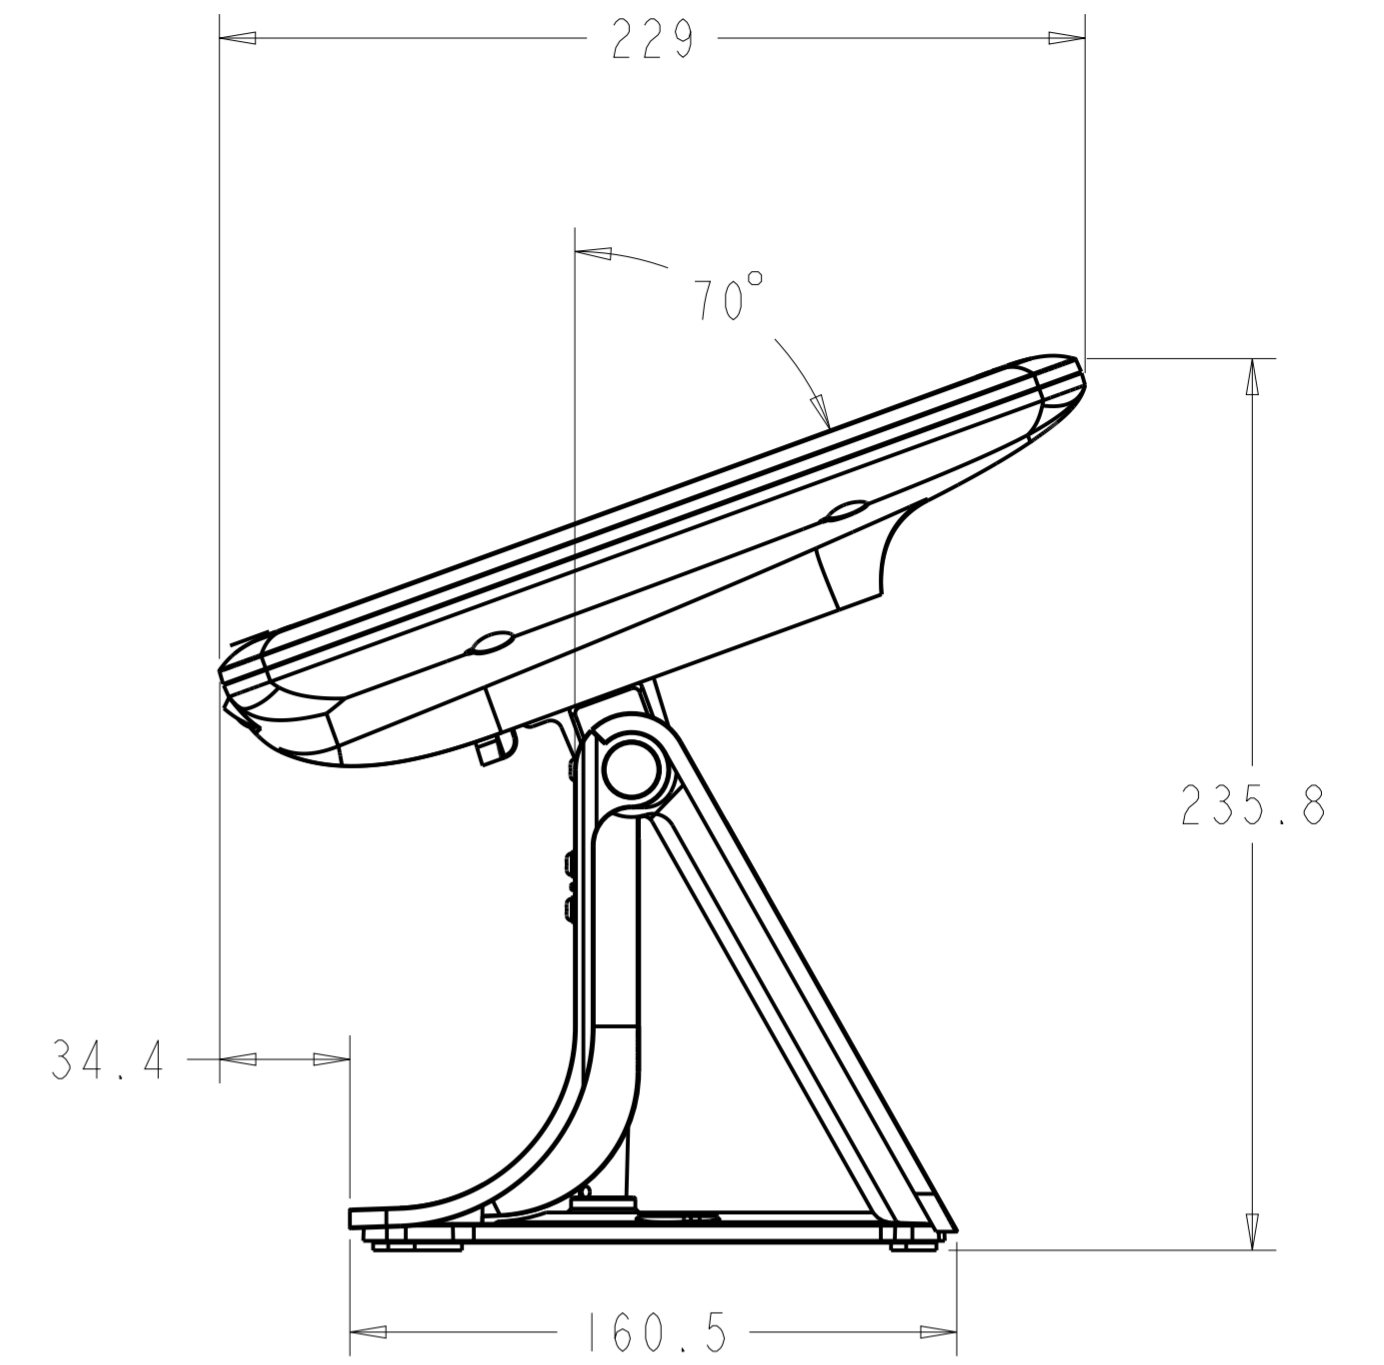

TITLE: +20 Degrees
SCALE 0.5

TITLE: +70 Degrees
SCALE 0.5

SCALE 0.5

THE FOLDED STAND FOR PACKING
SCALE 0.5

CLIVER_SCREW
SCALE 2.000