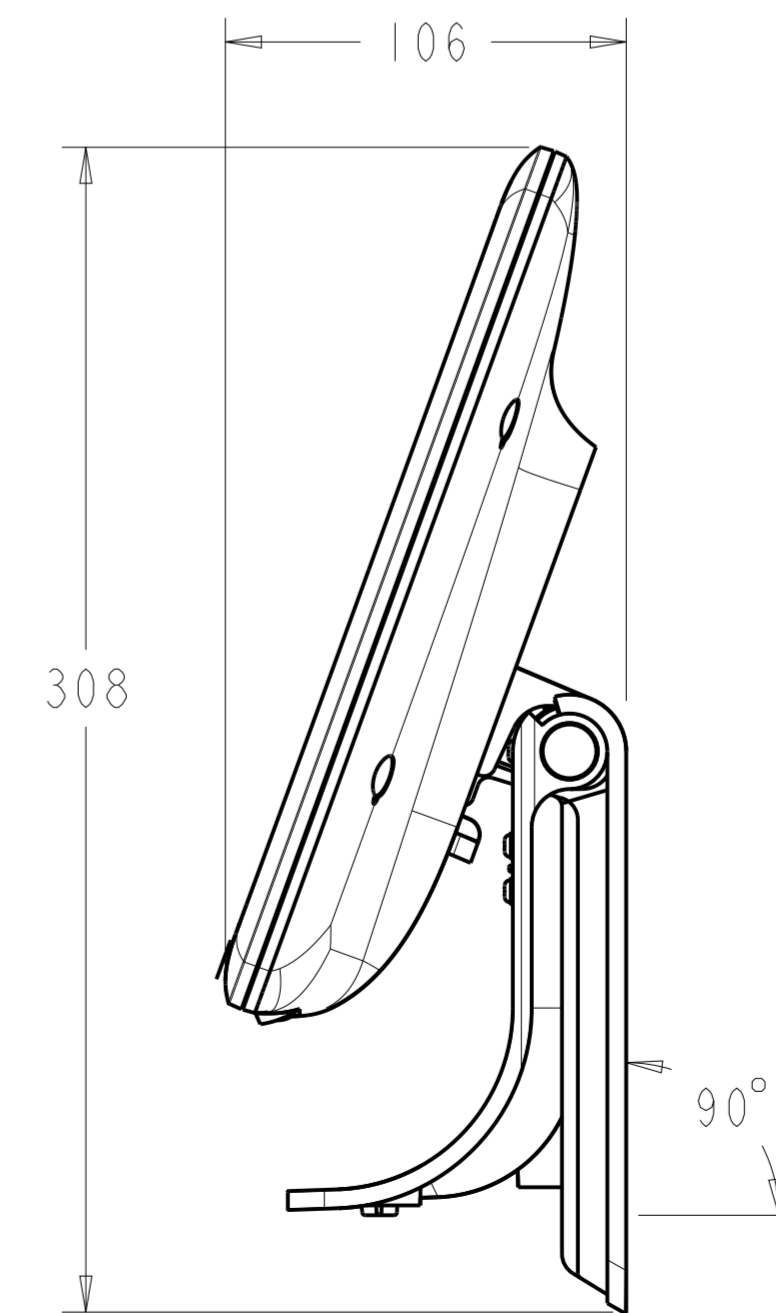

TITLE: +20 Degrees
SCALE 0.5

TITLE: +70 Degrees
SCALE 0.5

SCALE 0.5

THE FOLDED STAND FOR PACKING
SCALE 0.5

CLIVER_SCREW
SCALE 2.000