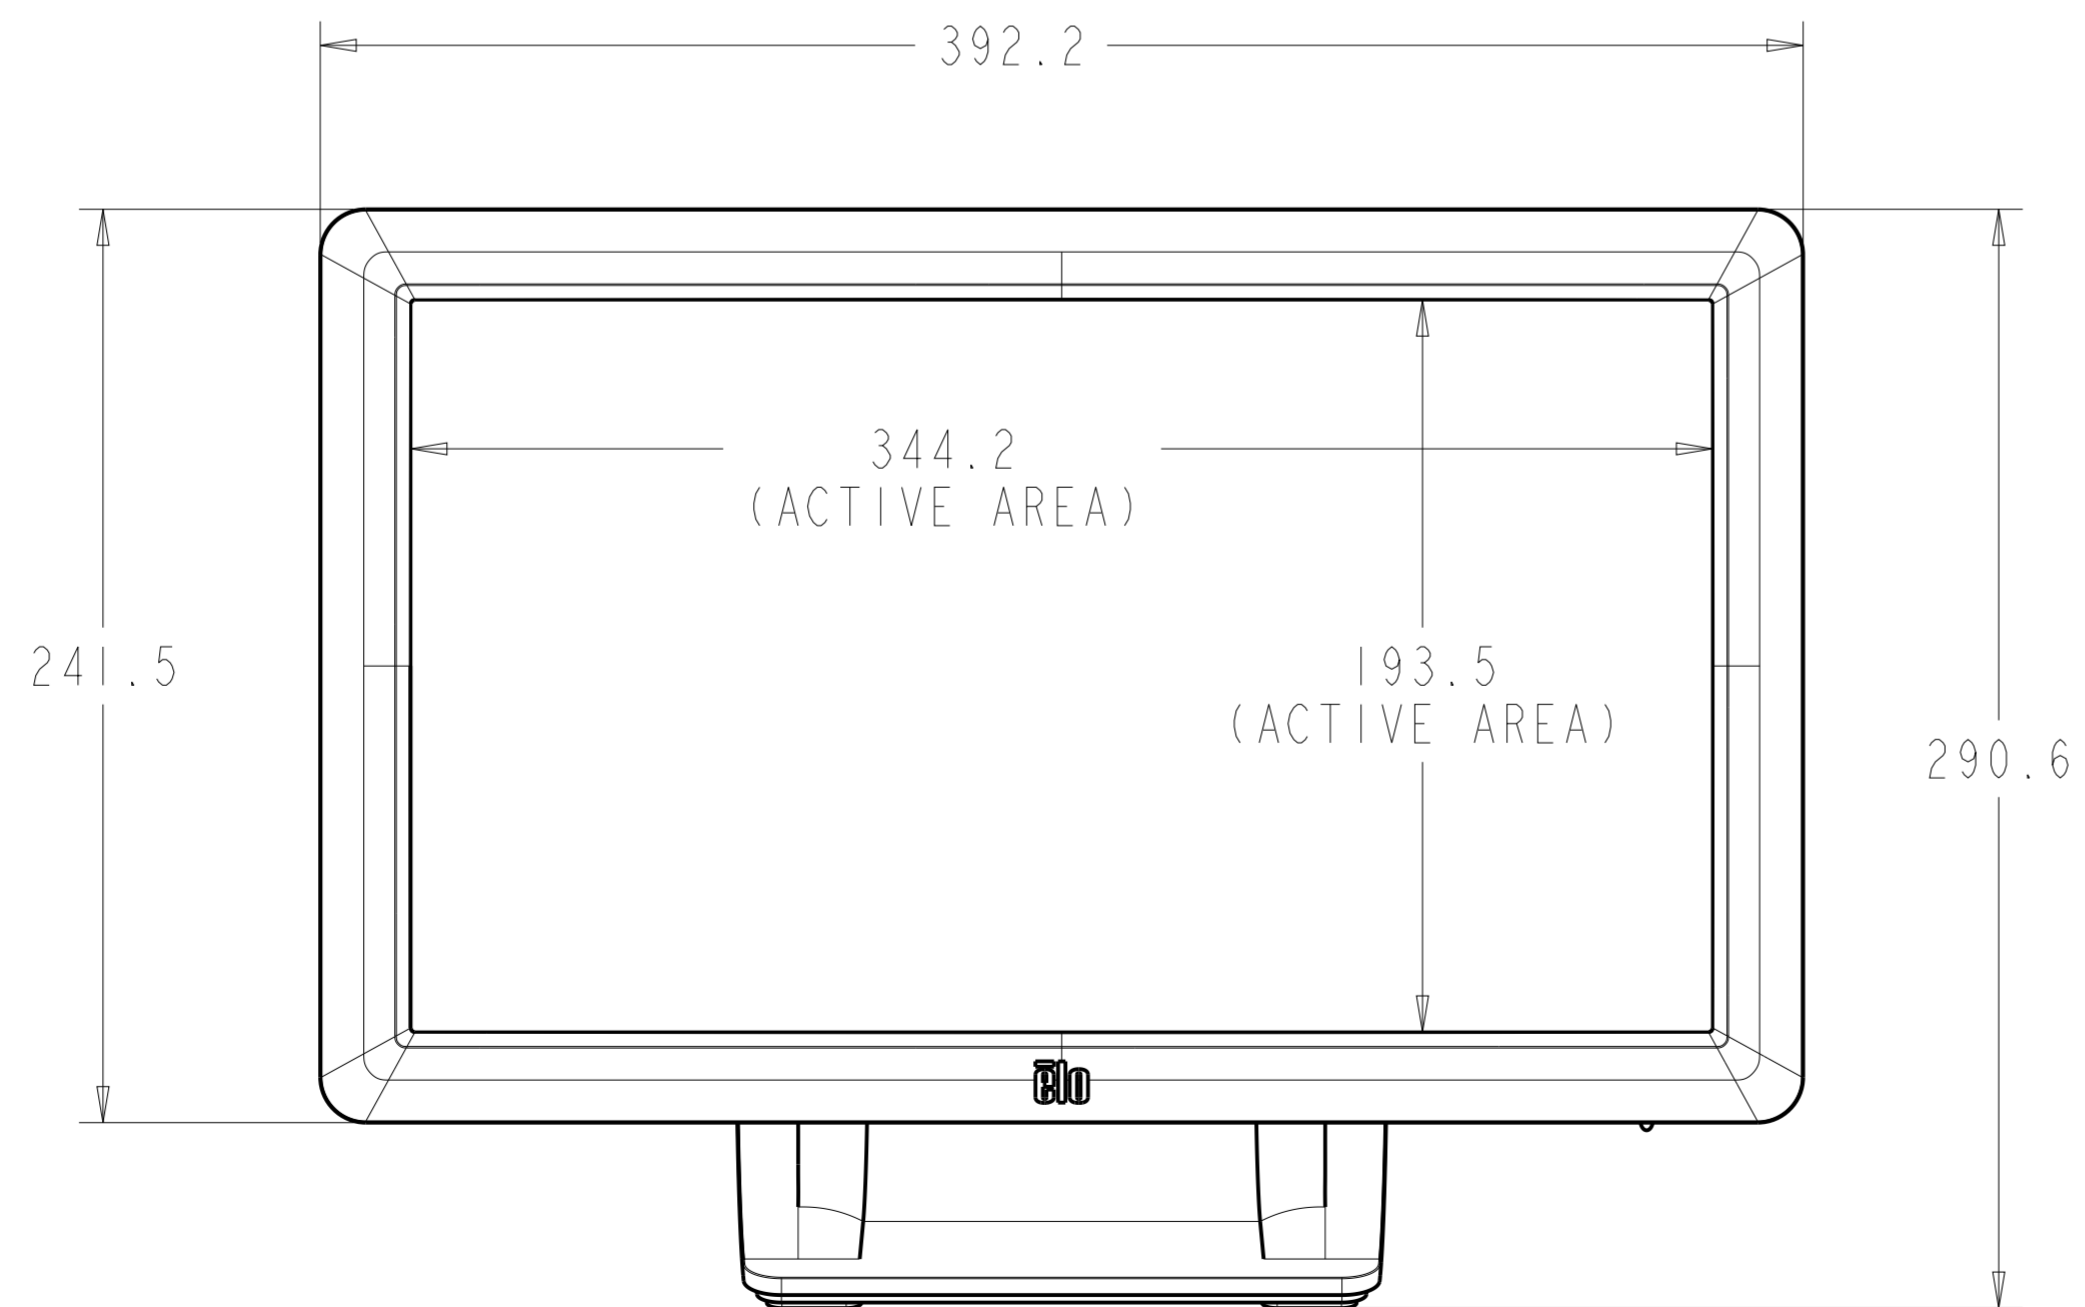

TITLE: +20 Degrees
SCALE 0.5

TITLE: +70 Degrees
SCALE 0.5

SCALE 0.5

THE FOLDED STAND FOR PACKING
SCALE 0.5

CLIVER_SCREW
SCALE 2.000