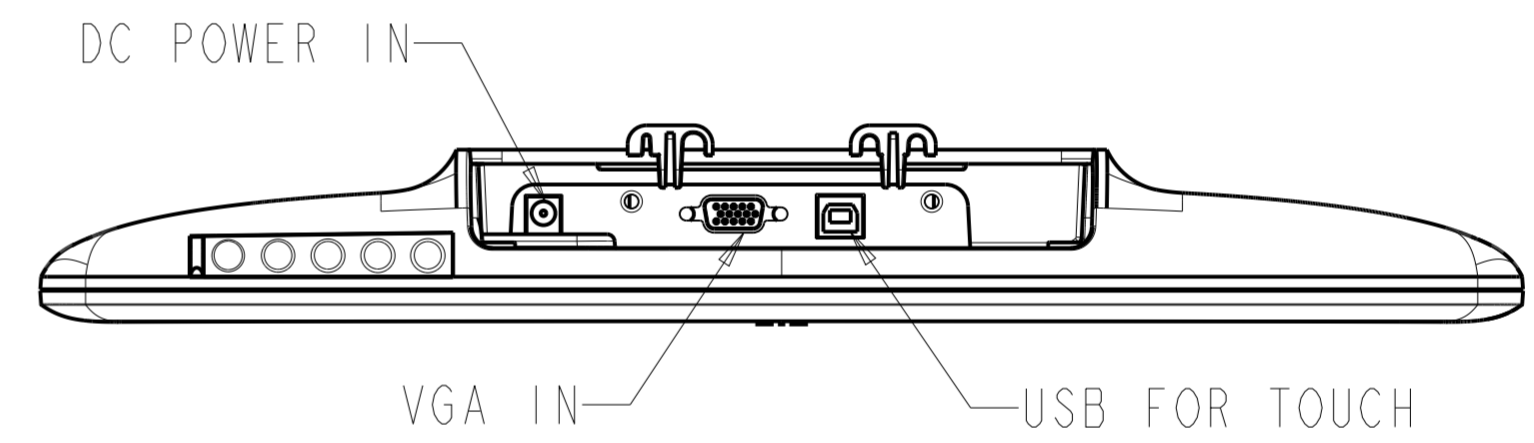

TITLE: +20 Degrees
SCALE 0.5

TITLE: +70 Degrees
SCALE 0.5

SCALE 0.5

THE FOLDED STAND FOR PACKING
SCALE 0.5

CLIVER_SCREW
SCALE 2.000