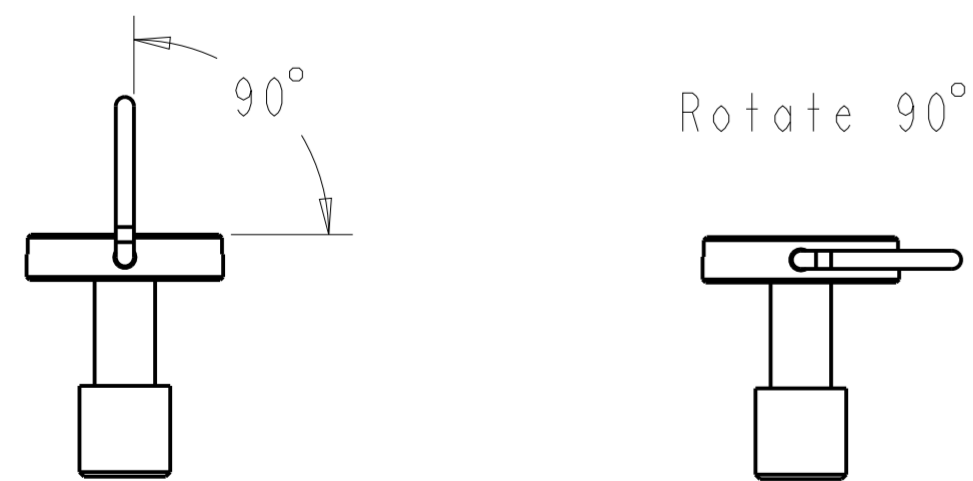

TITLE: +20 Degrees
SCALE 0.5

TITLE: +70 Degrees
SCALE 0.5

SCALE 0.5

THE FOLDED STAND FOR PACKING
SCALE 0.5

CLIVER_SCREW
SCALE 2.000