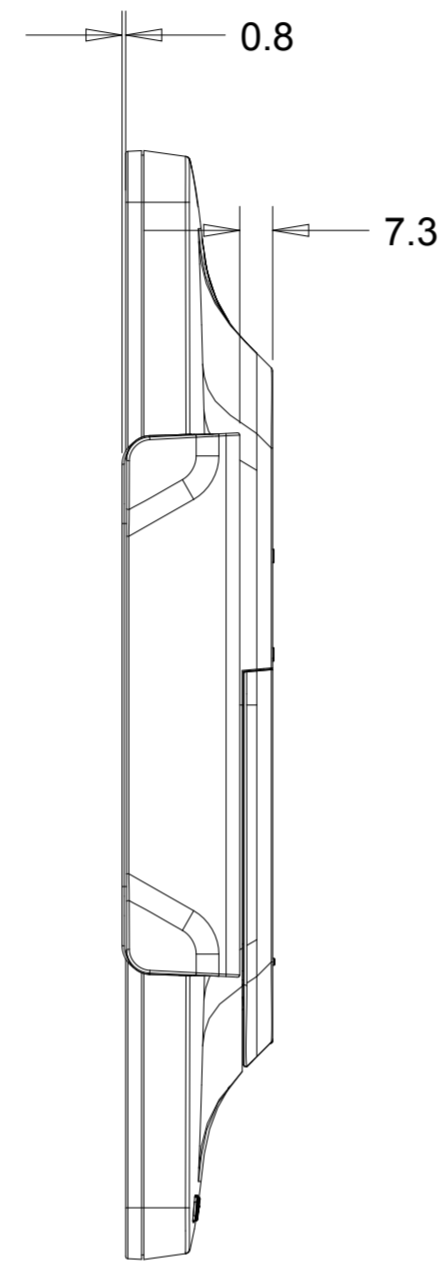

DIMENSIONAL DRAWING: 1502L

DIMENSIONS ARE IN MILLIMETERS

elo

MS601699

DATE: 06/17/2015

REV: B

VESA MOUNT

OPTIONAL MSR KIT

OPTIONAL NFC KIT

ADDITIONAL MOUNTING LOCATIONS

OPTIONAL BAR CODE READER KIT

SCANNER HEAD ROTATES 180 DEGREES

SCALE 1.000

ADDITIONAL MOUNTING LOCATIONS