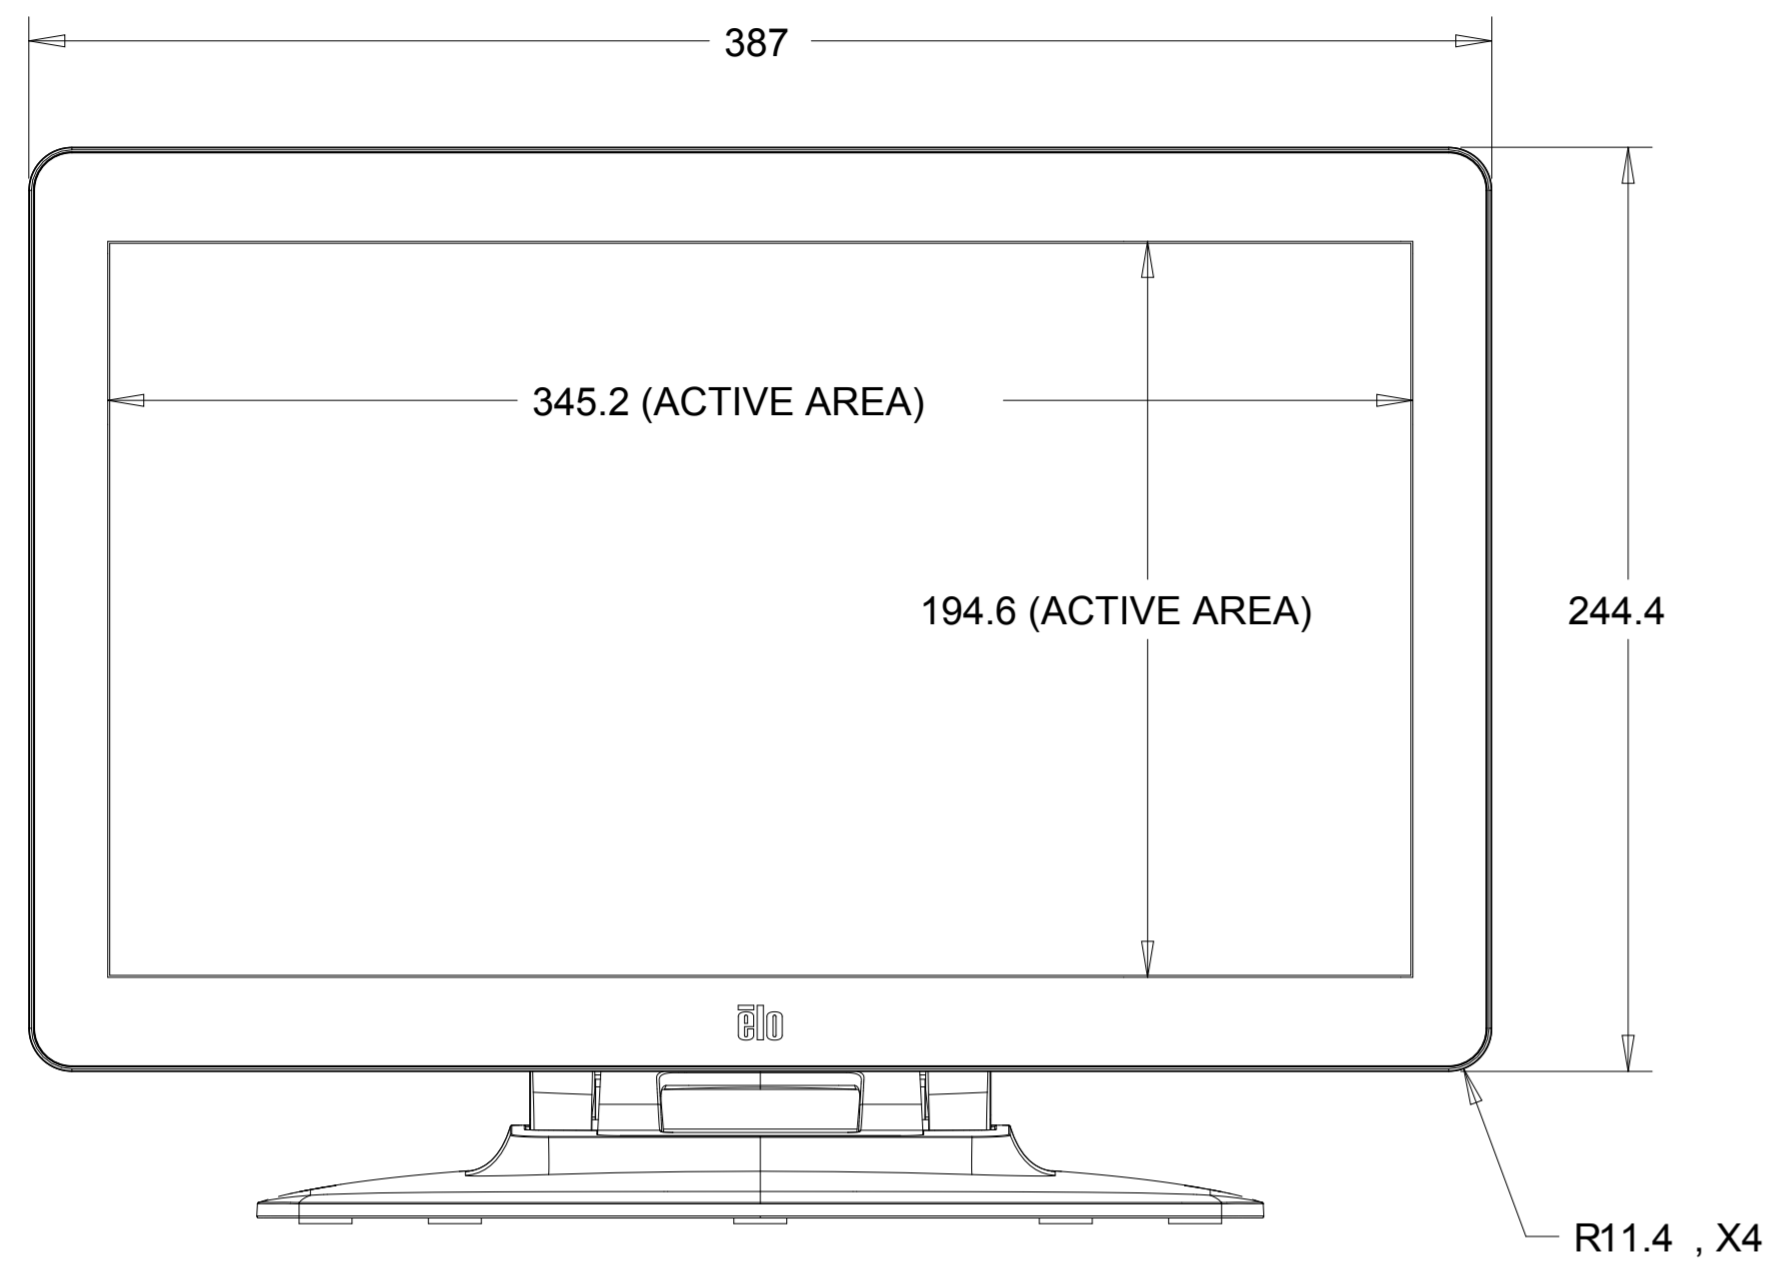

DIMENSIONAL DRAWING: 1502L

DIMENSIONS ARE IN MILLIMETERS

elo

MS601699

DATE: 06/17/2015

REV: B

VESA MOUNT

OPTIONAL MSR KIT

OPTIONAL NFC KIT

ADDITIONAL MOUNTING LOCATIONS

OPTIONAL BAR CODE READER KIT

SCANNER HEAD ROTATES 180 DEGREES

SCALE 1.000

ADDITIONAL MOUNTING LOCATIONS