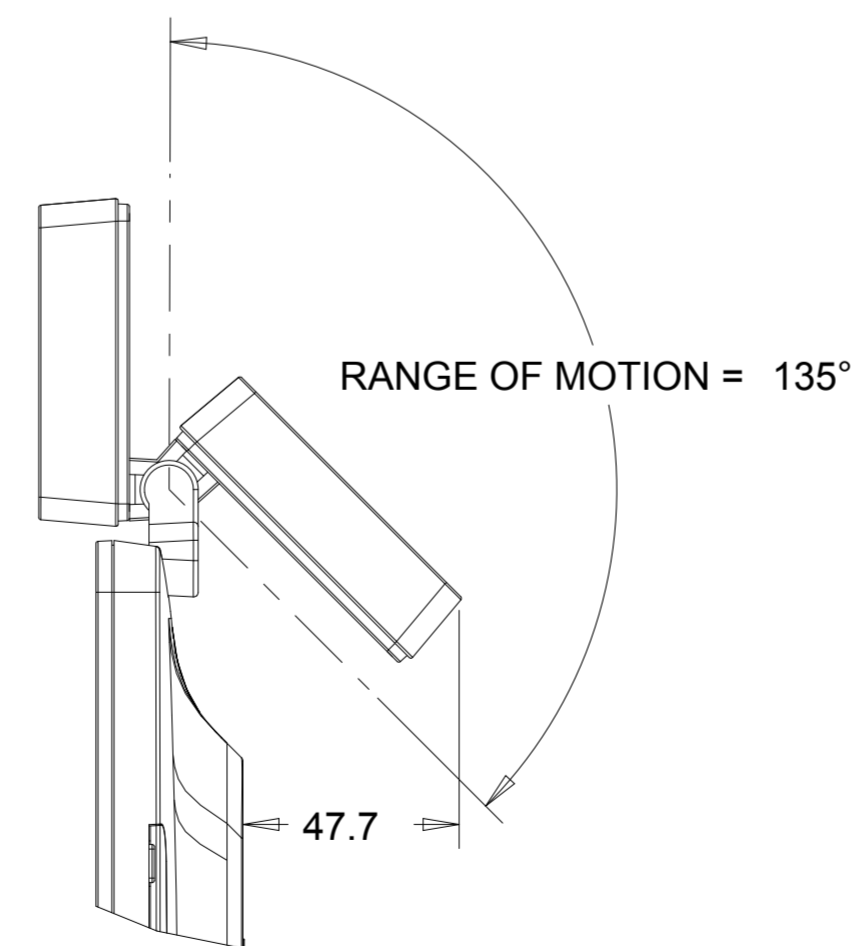

DIMENSIONAL DRAWING: 1502L

DIMENSIONS ARE IN MILLIMETERS

elo

MS601699

DATE: 06/17/2015

REV: B

VESA MOUNT

OPTIONAL MSR KIT

OPTIONAL NFC KIT

ADDITIONAL MOUNTING LOCATIONS

OPTIONAL BAR CODE READER KIT

SCANNER HEAD ROTATES 180 DEGREES

SCALE 1.000

ADDITIONAL MOUNTING LOCATIONS