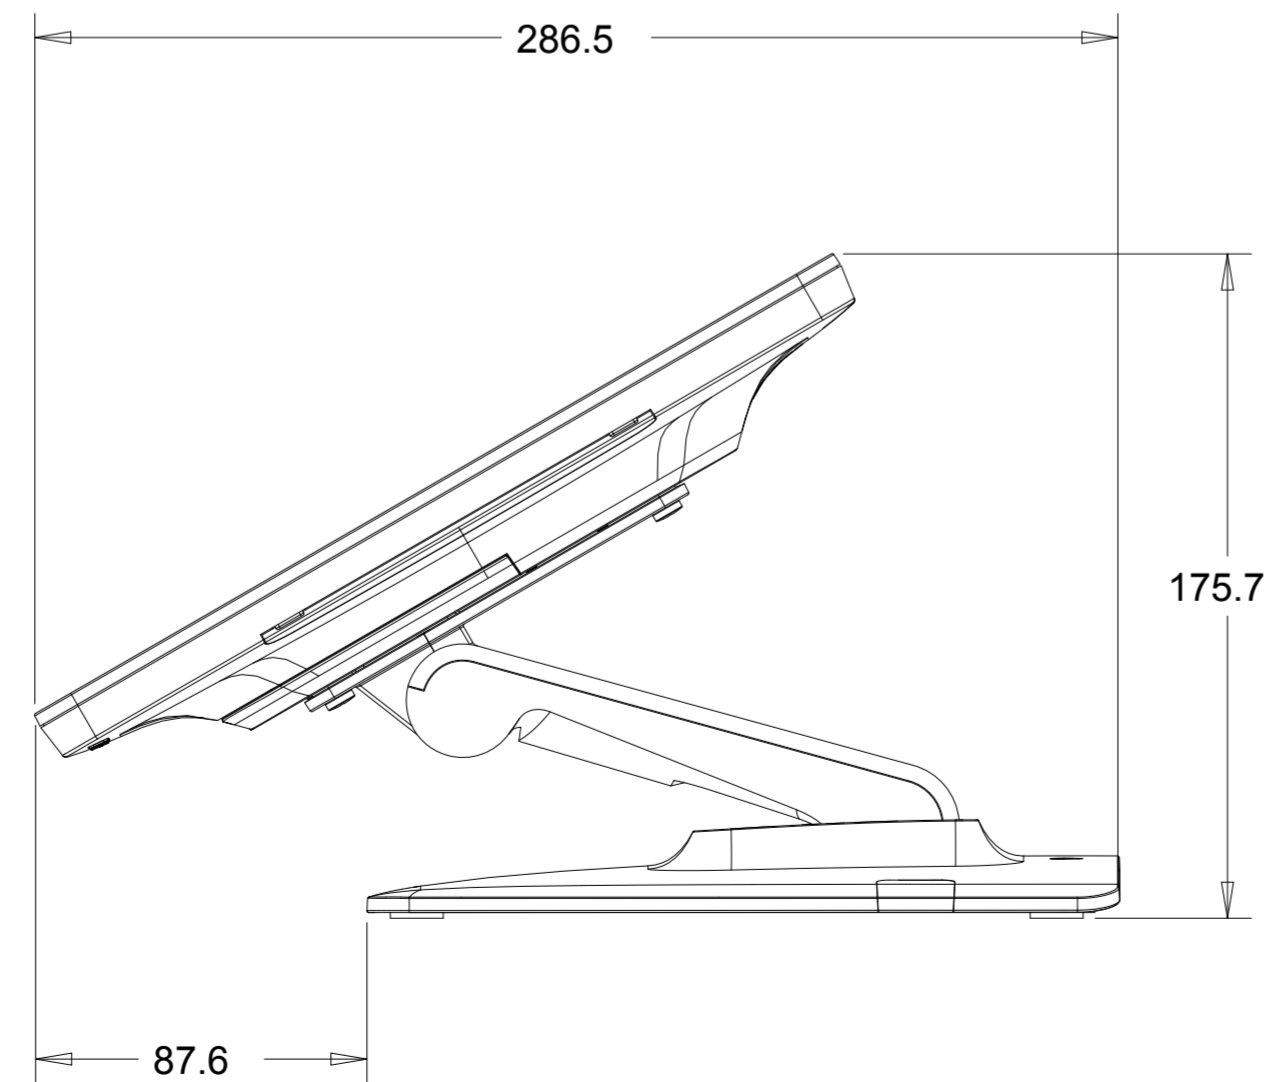

DIMENSIONAL DRAWING: 1502L

DIMENSIONS ARE IN MILLIMETERS

elo

MS601699

DATE: 06/17/2015

REV: B

VESA MOUNT

OPTIONAL MSR KIT

OPTIONAL NFC KIT

ADDITIONAL MOUNTING LOCATIONS

OPTIONAL BAR CODE READER KIT

SCANNER HEAD ROTATES 180 DEGREES

SCALE 1.000

ADDITIONAL MOUNTING LOCATIONS