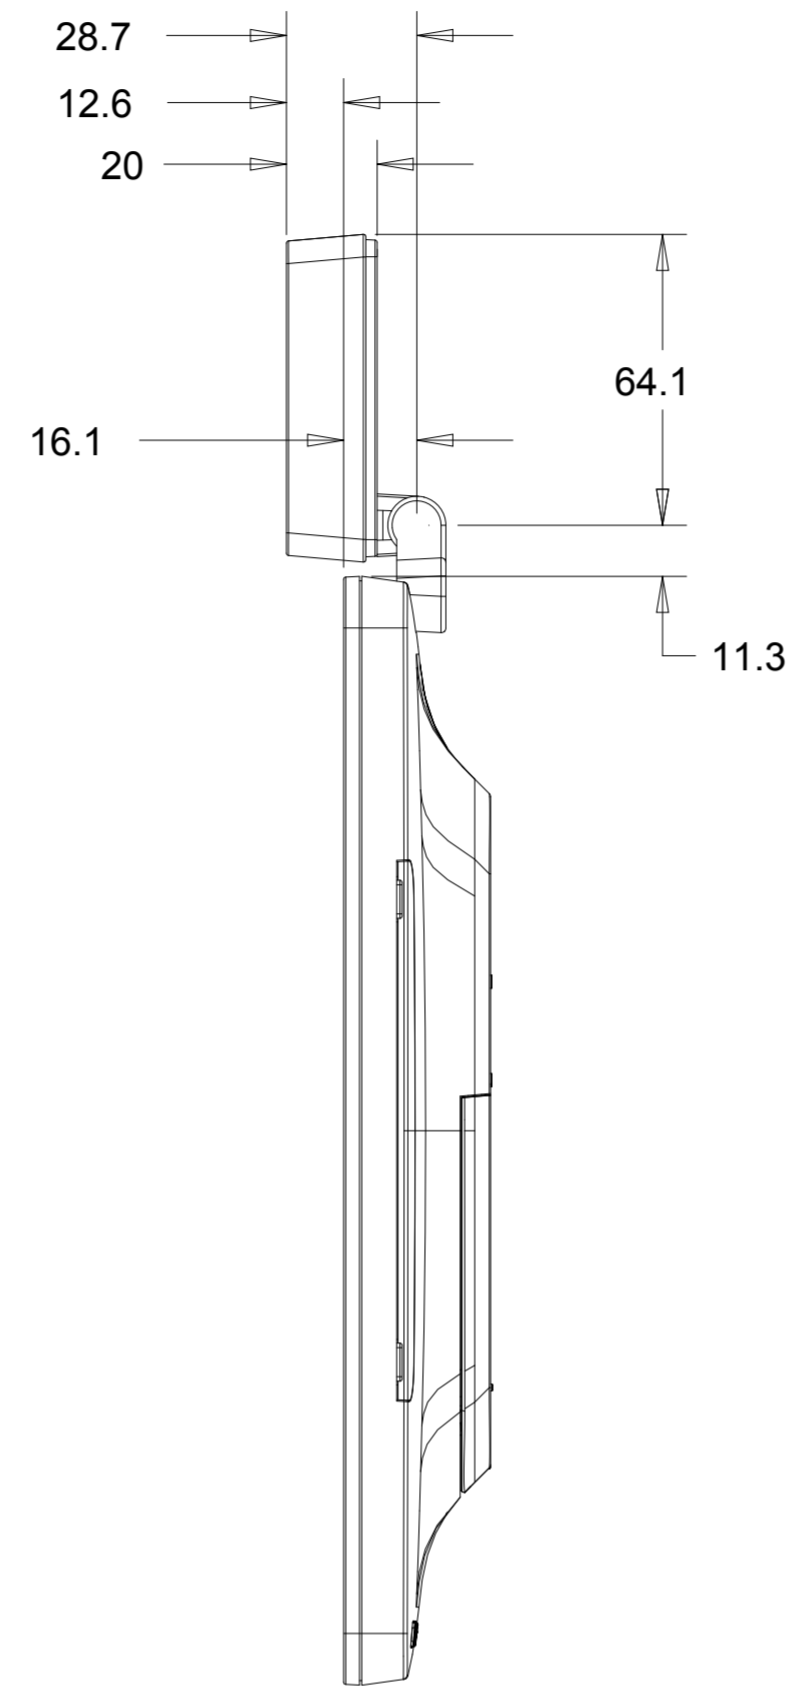

DIMENSIONAL DRAWING: 1502L

DIMENSIONS ARE IN MILLIMETERS

elo

MS601699

DATE: 06/17/2015

REV: B

VESA MOUNT

OPTIONAL MSR KIT

OPTIONAL NFC KIT

ADDITIONAL MOUNTING LOCATIONS

OPTIONAL BAR CODE READER KIT

SCANNER HEAD ROTATES 180 DEGREES

SCALE 1.000

ADDITIONAL MOUNTING LOCATIONS