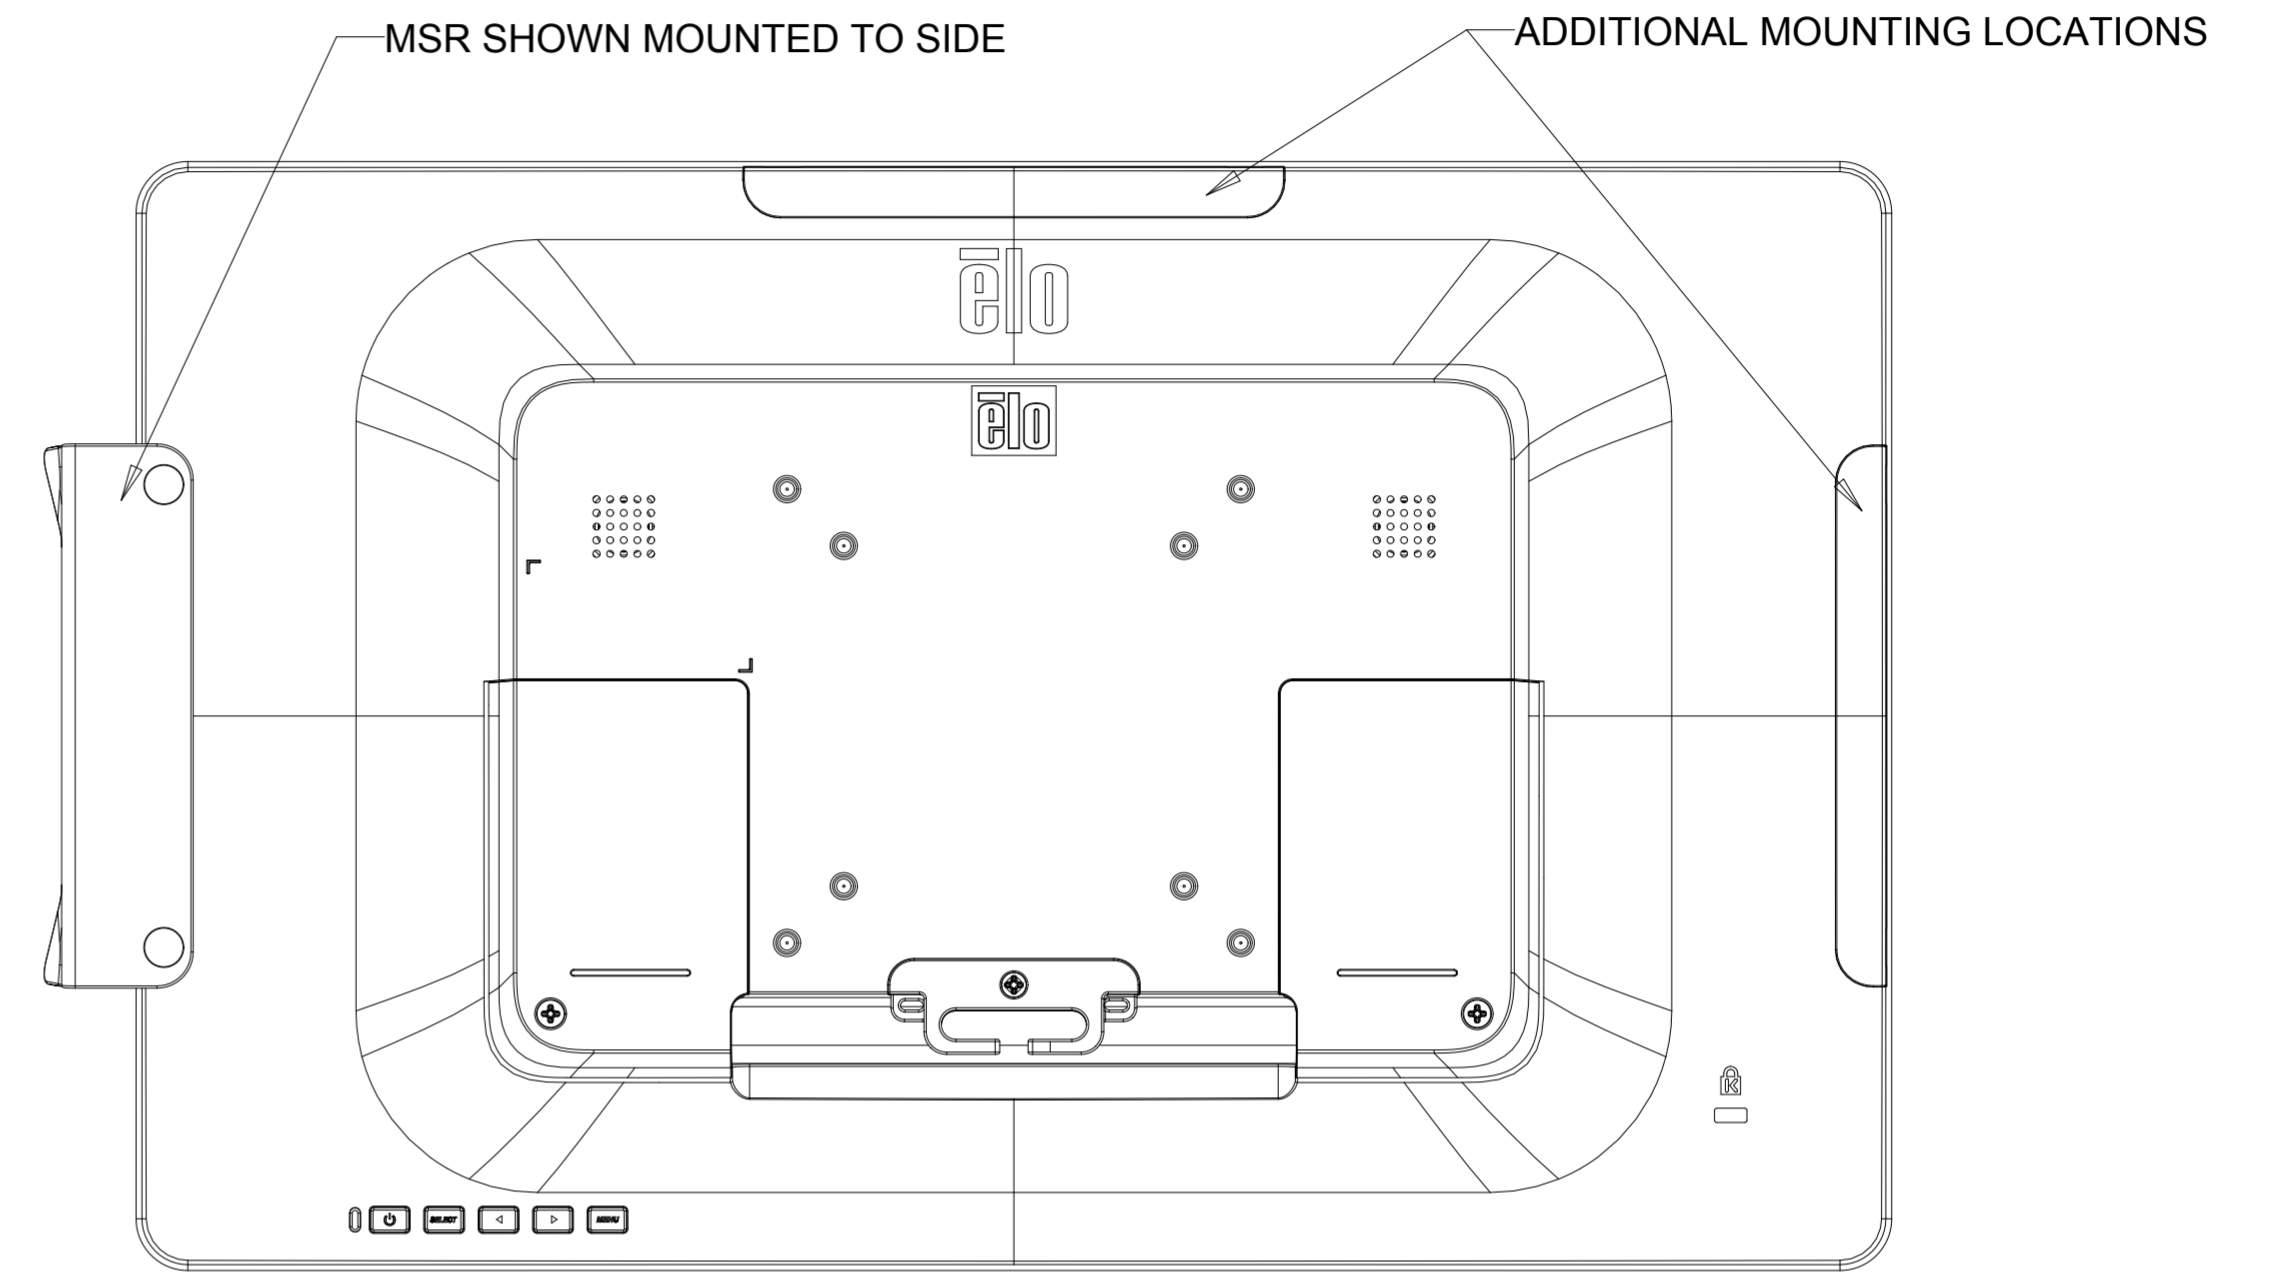

DIMENSIONAL DRAWING: 1502L

DIMENSIONS ARE IN MILLIMETERS

elo

MS601699

DATE: 06/17/2015

REV: B

VESA MOUNT

OPTIONAL MSR KIT

OPTIONAL NFC KIT

ADDITIONAL MOUNTING LOCATIONS

OPTIONAL BAR CODE READER KIT

SCANNER HEAD ROTATES 180 DEGREES

SCALE 1.000

ADDITIONAL MOUNTING LOCATIONS