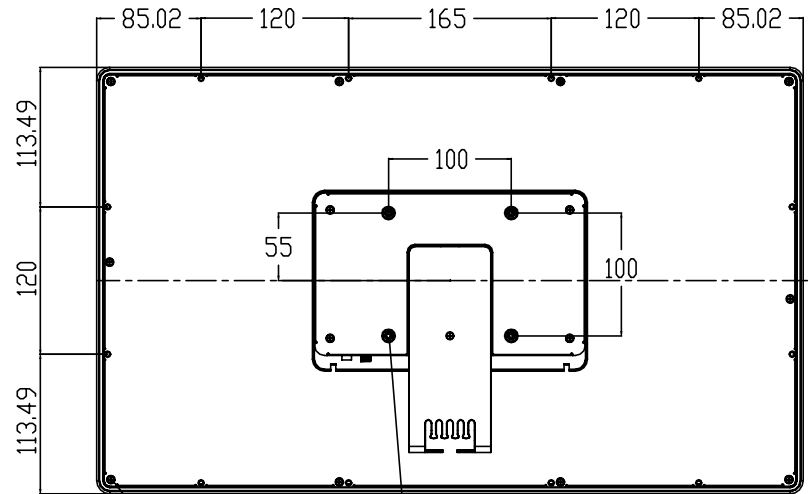

REVISIONS		
NO.	DATE	BY

4-M4 Max  
Screw  
Depth=7MM

12-M4 Max  
Screw  
Depth=7MM

REV	DATE	BY	CHKD	APP

APW-24-VE  
 P0222101000