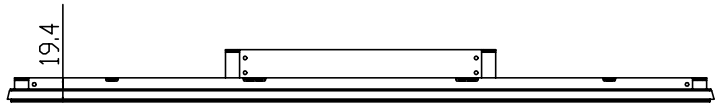

REVISIONS		
NO.	DATE	BY

4-M4 Max  
Screw  
Depth=7MM

12-M4 Max  
Screw  
Depth=7MM

REV	DATE	BY	CHKD	APP

APW-24-VE  
 P0222101000