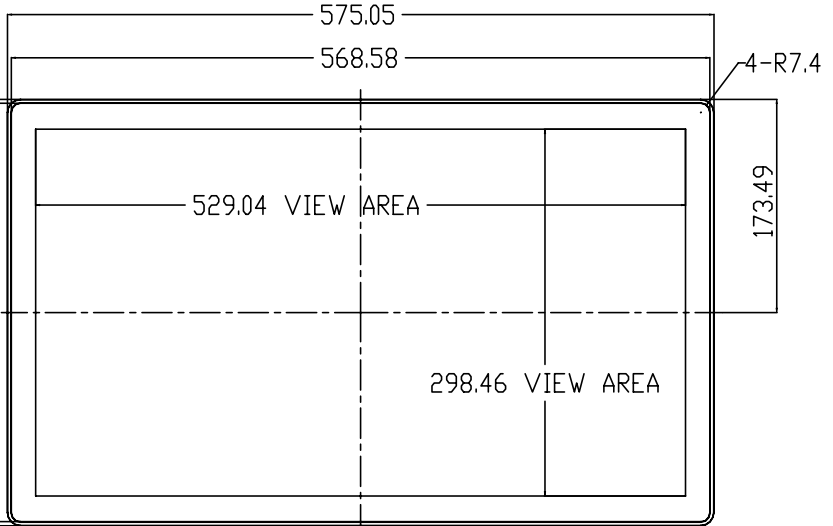

REVISIONS		
NO.	DATE	BY

4-M4 Max  
Screw  
Depth=7MM

12-M4 Max  
Screw  
Depth=7MM

REV	DATE	BY	CHKD	APP

APW-24-VE  
 P0222101000