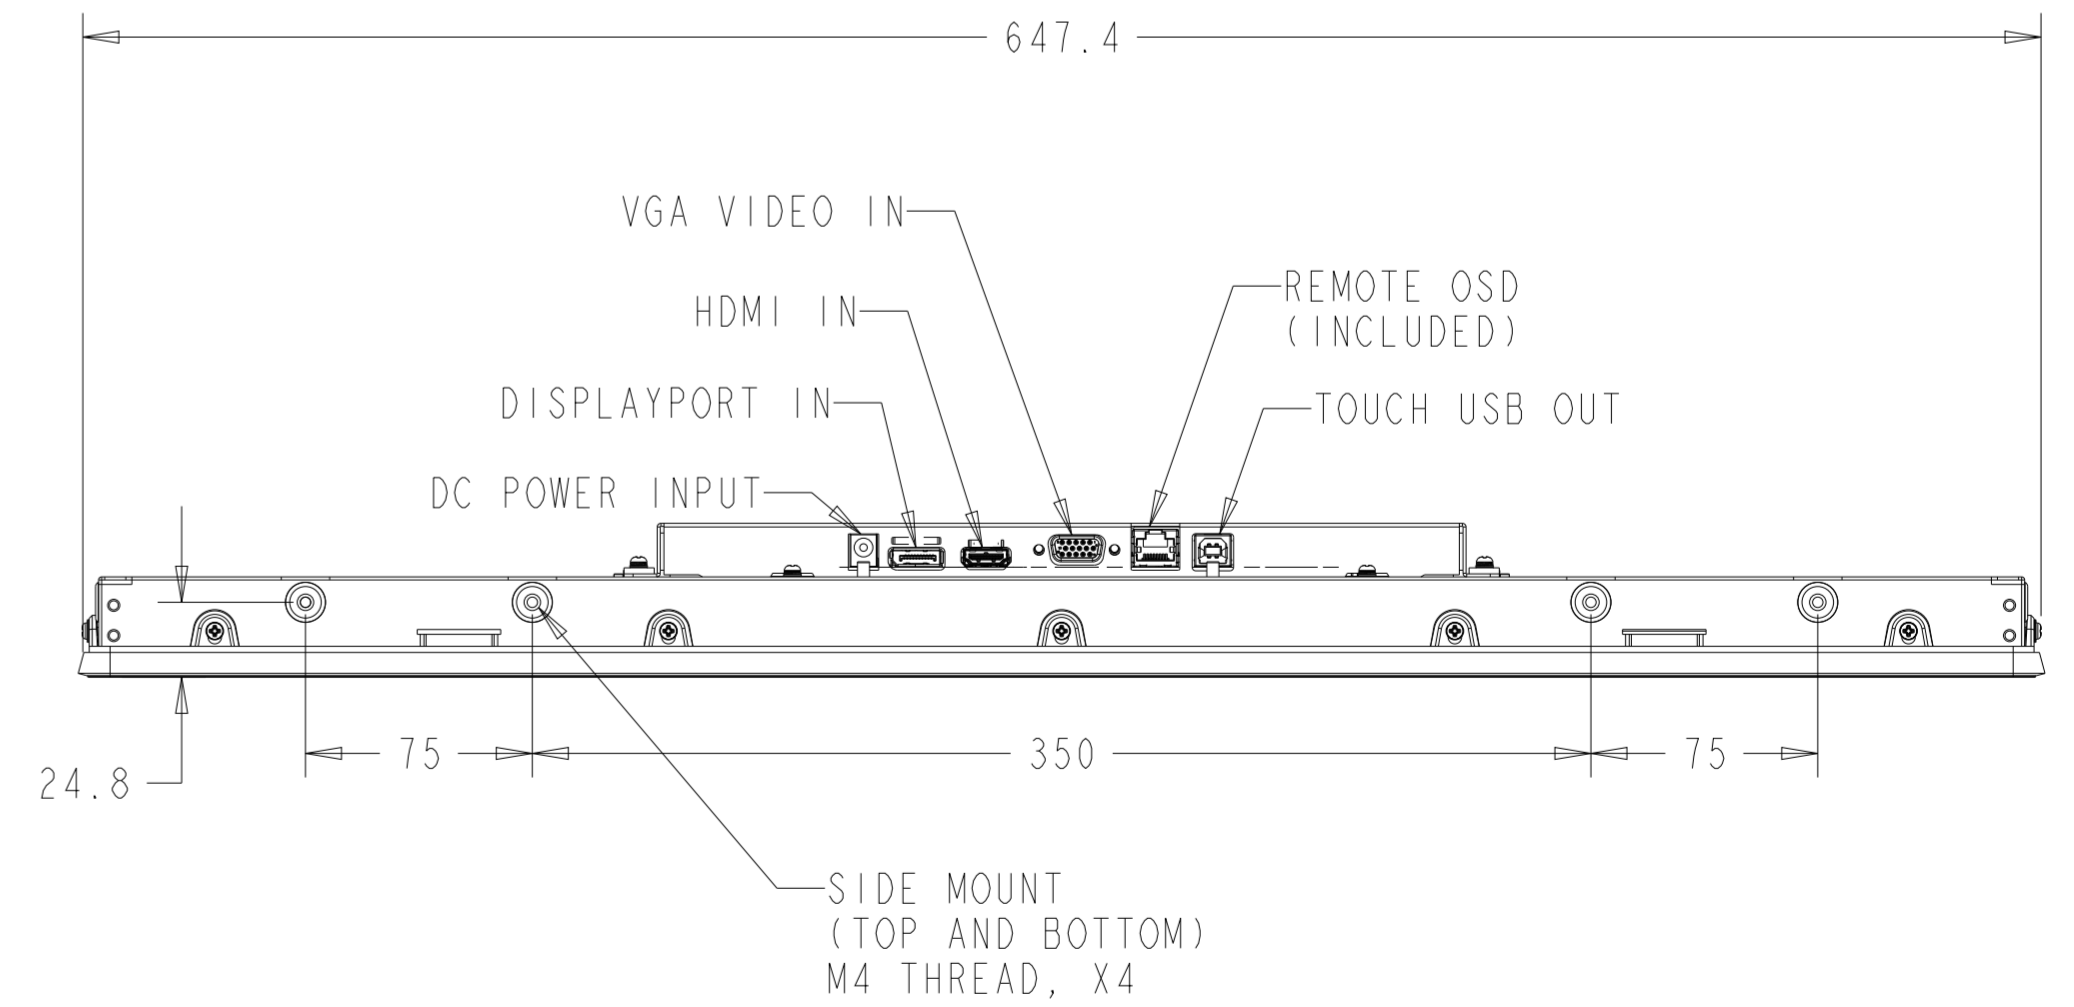

PROJECTED CAPACITIVE AND NON-TOUCH MODEL

PROJECTED CAPACITIVE AND NON-TOUCH MODEL

WITH FLUSH MOUNTING BRACKETS (8 SETS INCLUDED)
 REPLACEMENT BRACKET KIT P/N E190896 AVAILABLE SEPARATELY