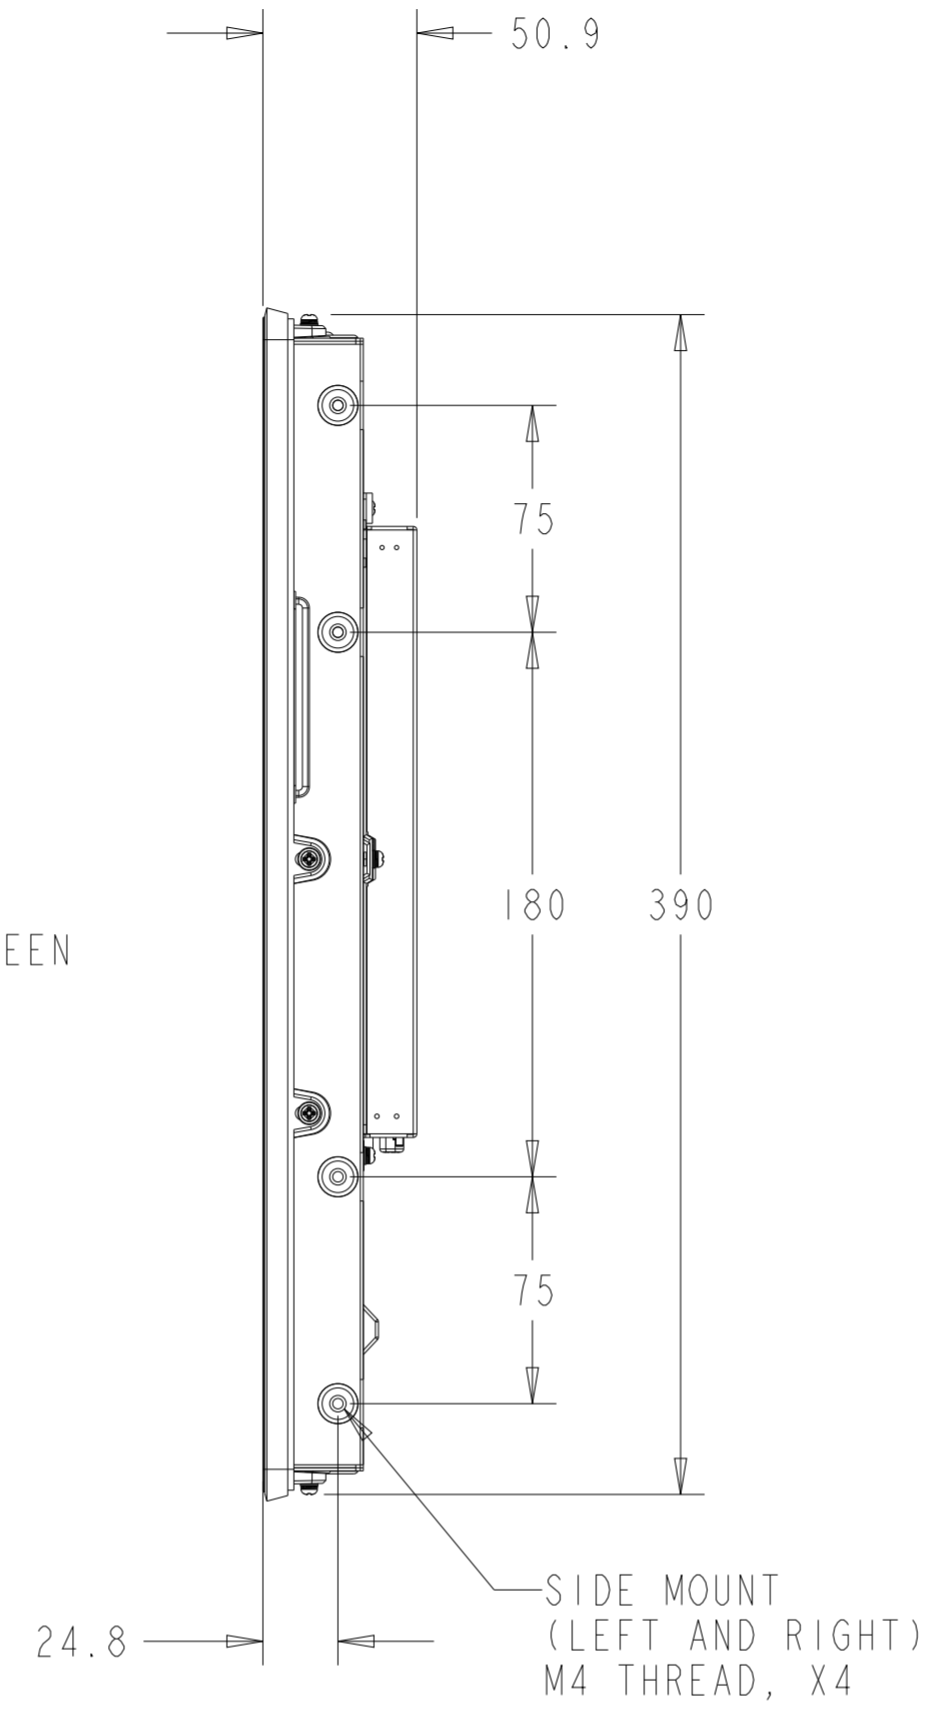

PROJECTED CAPACITIVE AND NON-TOUCH MODEL

PROJECTED CAPACITIVE AND NON-TOUCH MODEL

WITH FLUSH MOUNTING BRACKETS (8 SETS INCLUDED)
 REPLACEMENT BRACKET KIT P/N E190896 AVAILABLE SEPARATELY