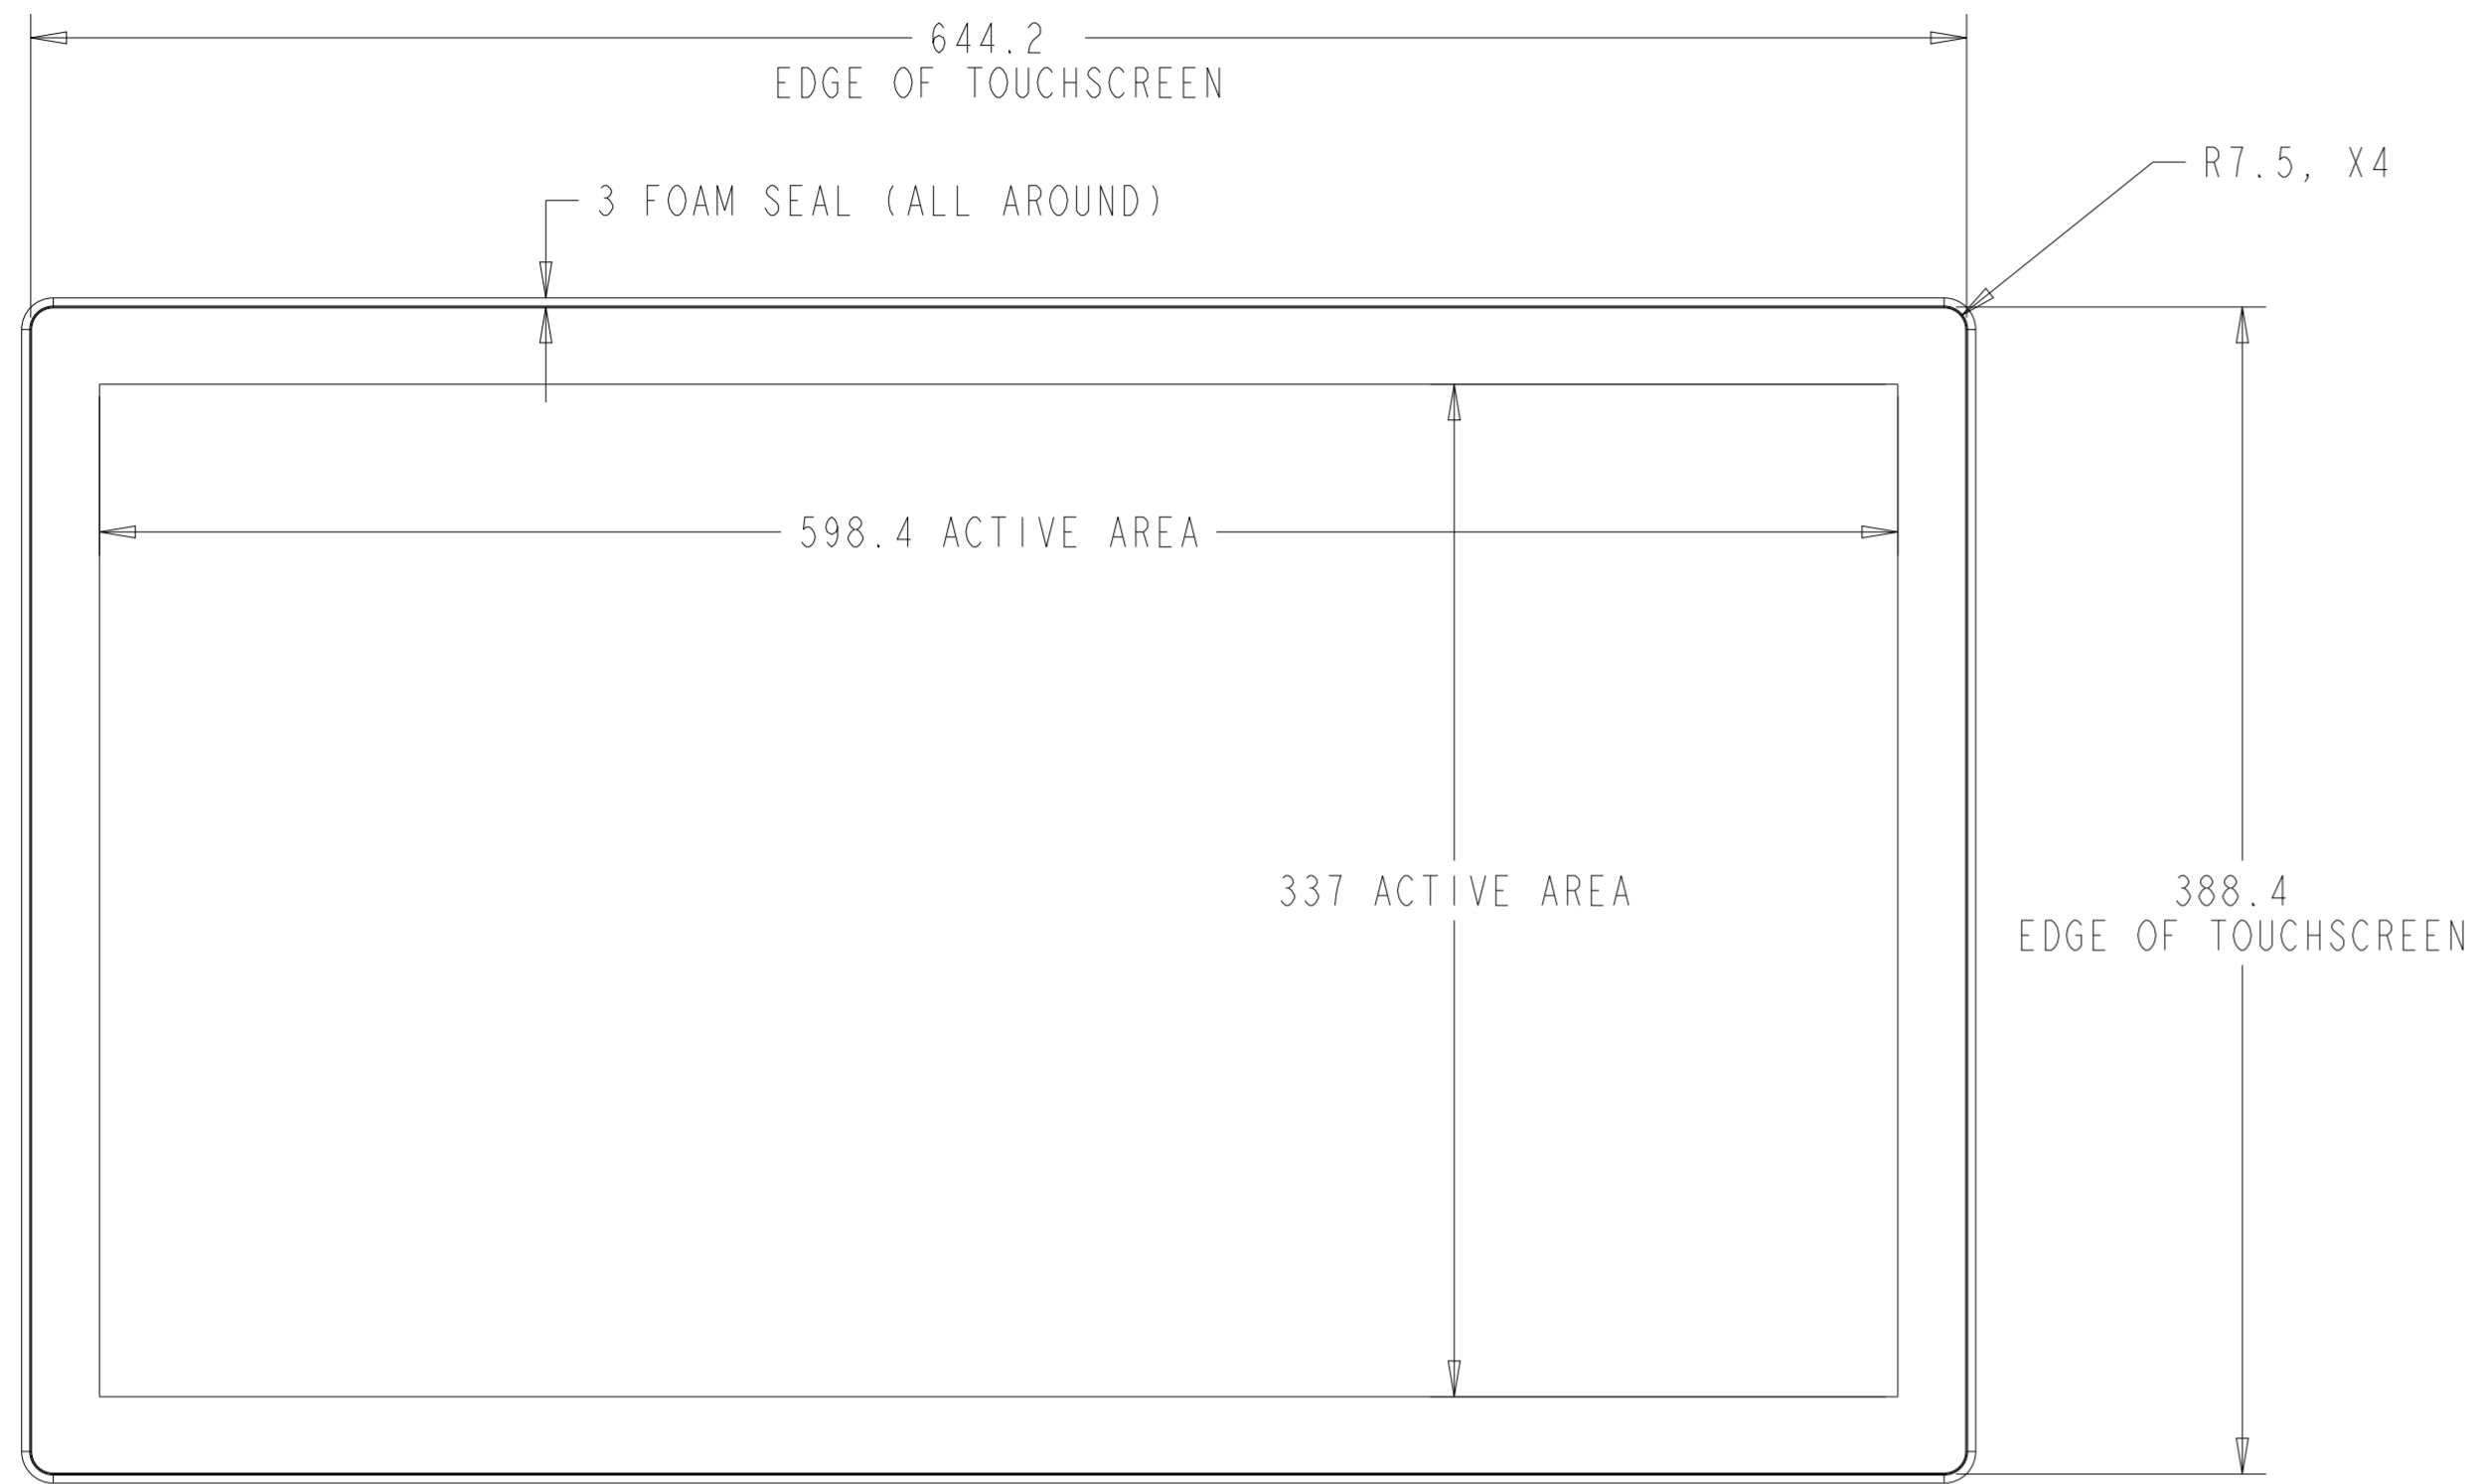

PROJECTED CAPACITIVE AND NON-TOUCH MODEL

PROJECTED CAPACITIVE AND NON-TOUCH MODEL

WITH FLUSH MOUNTING BRACKETS (8 SETS INCLUDED)
 REPLACEMENT BRACKET KIT P/N E190896 AVAILABLE SEPARATELY