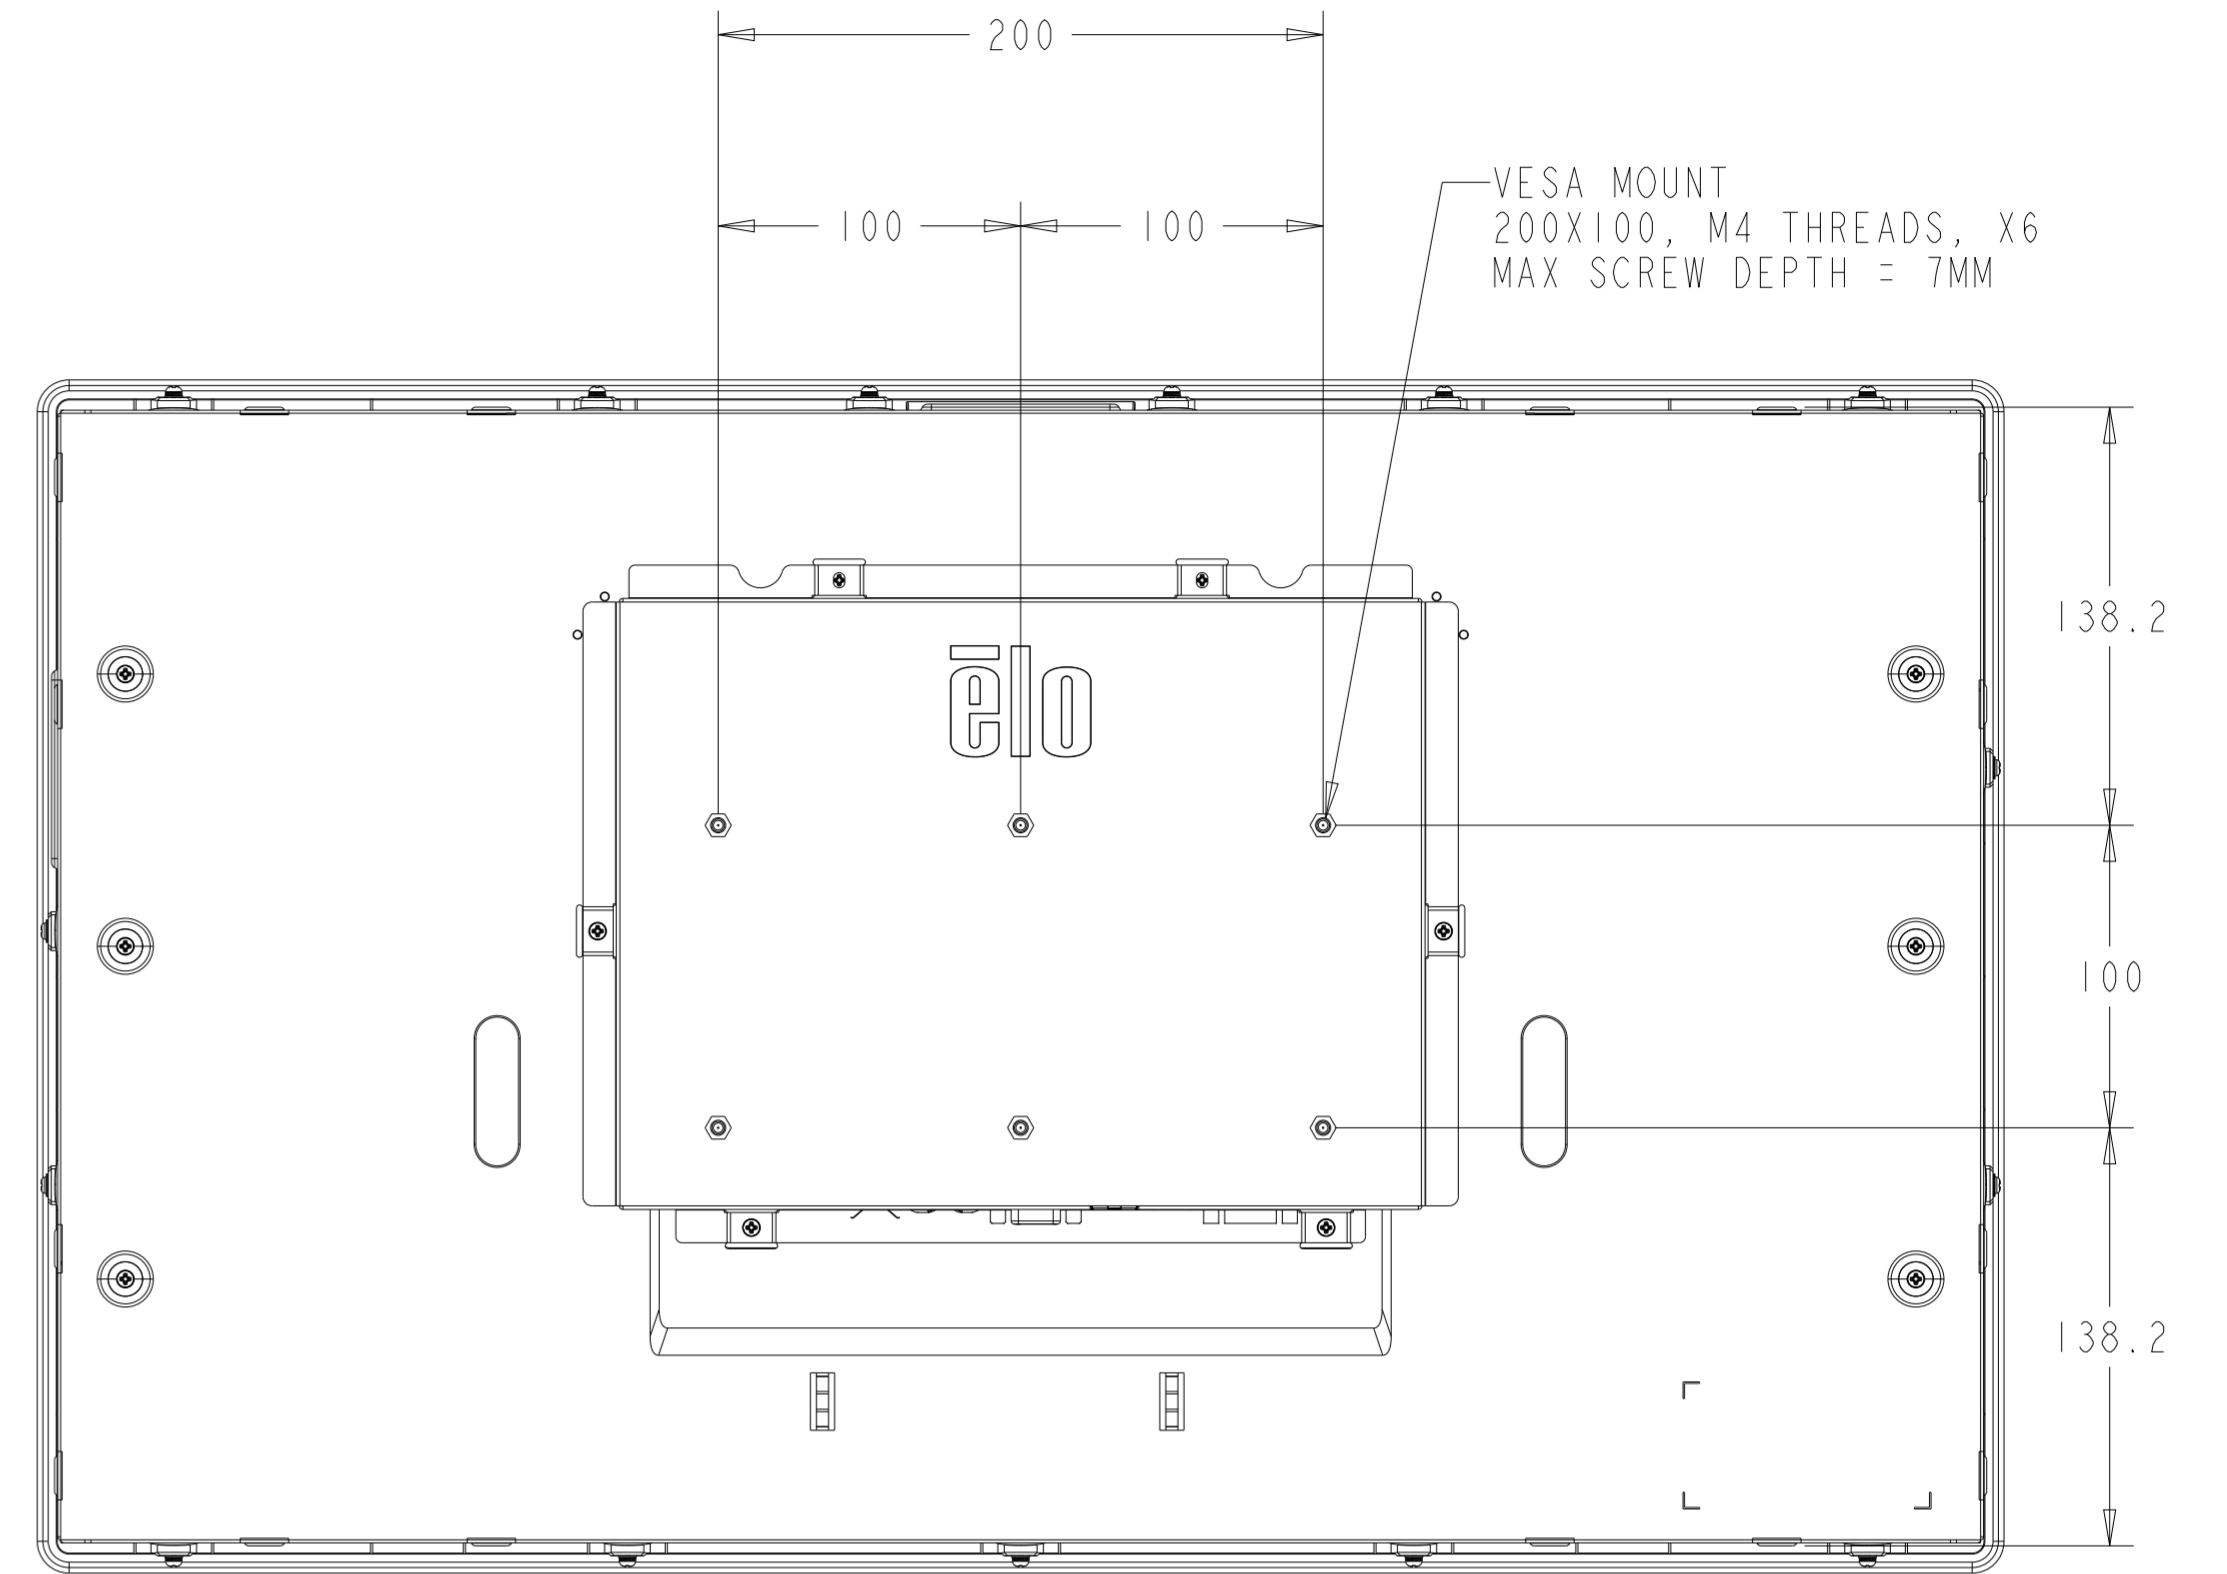

PROJECTED CAPACITIVE AND NON-TOUCH MODEL

PROJECTED CAPACITIVE AND NON-TOUCH MODEL

WITH FLUSH MOUNTING BRACKETS (8 SETS INCLUDED)
 REPLACEMENT BRACKET KIT P/N E190896 AVAILABLE SEPARATELY