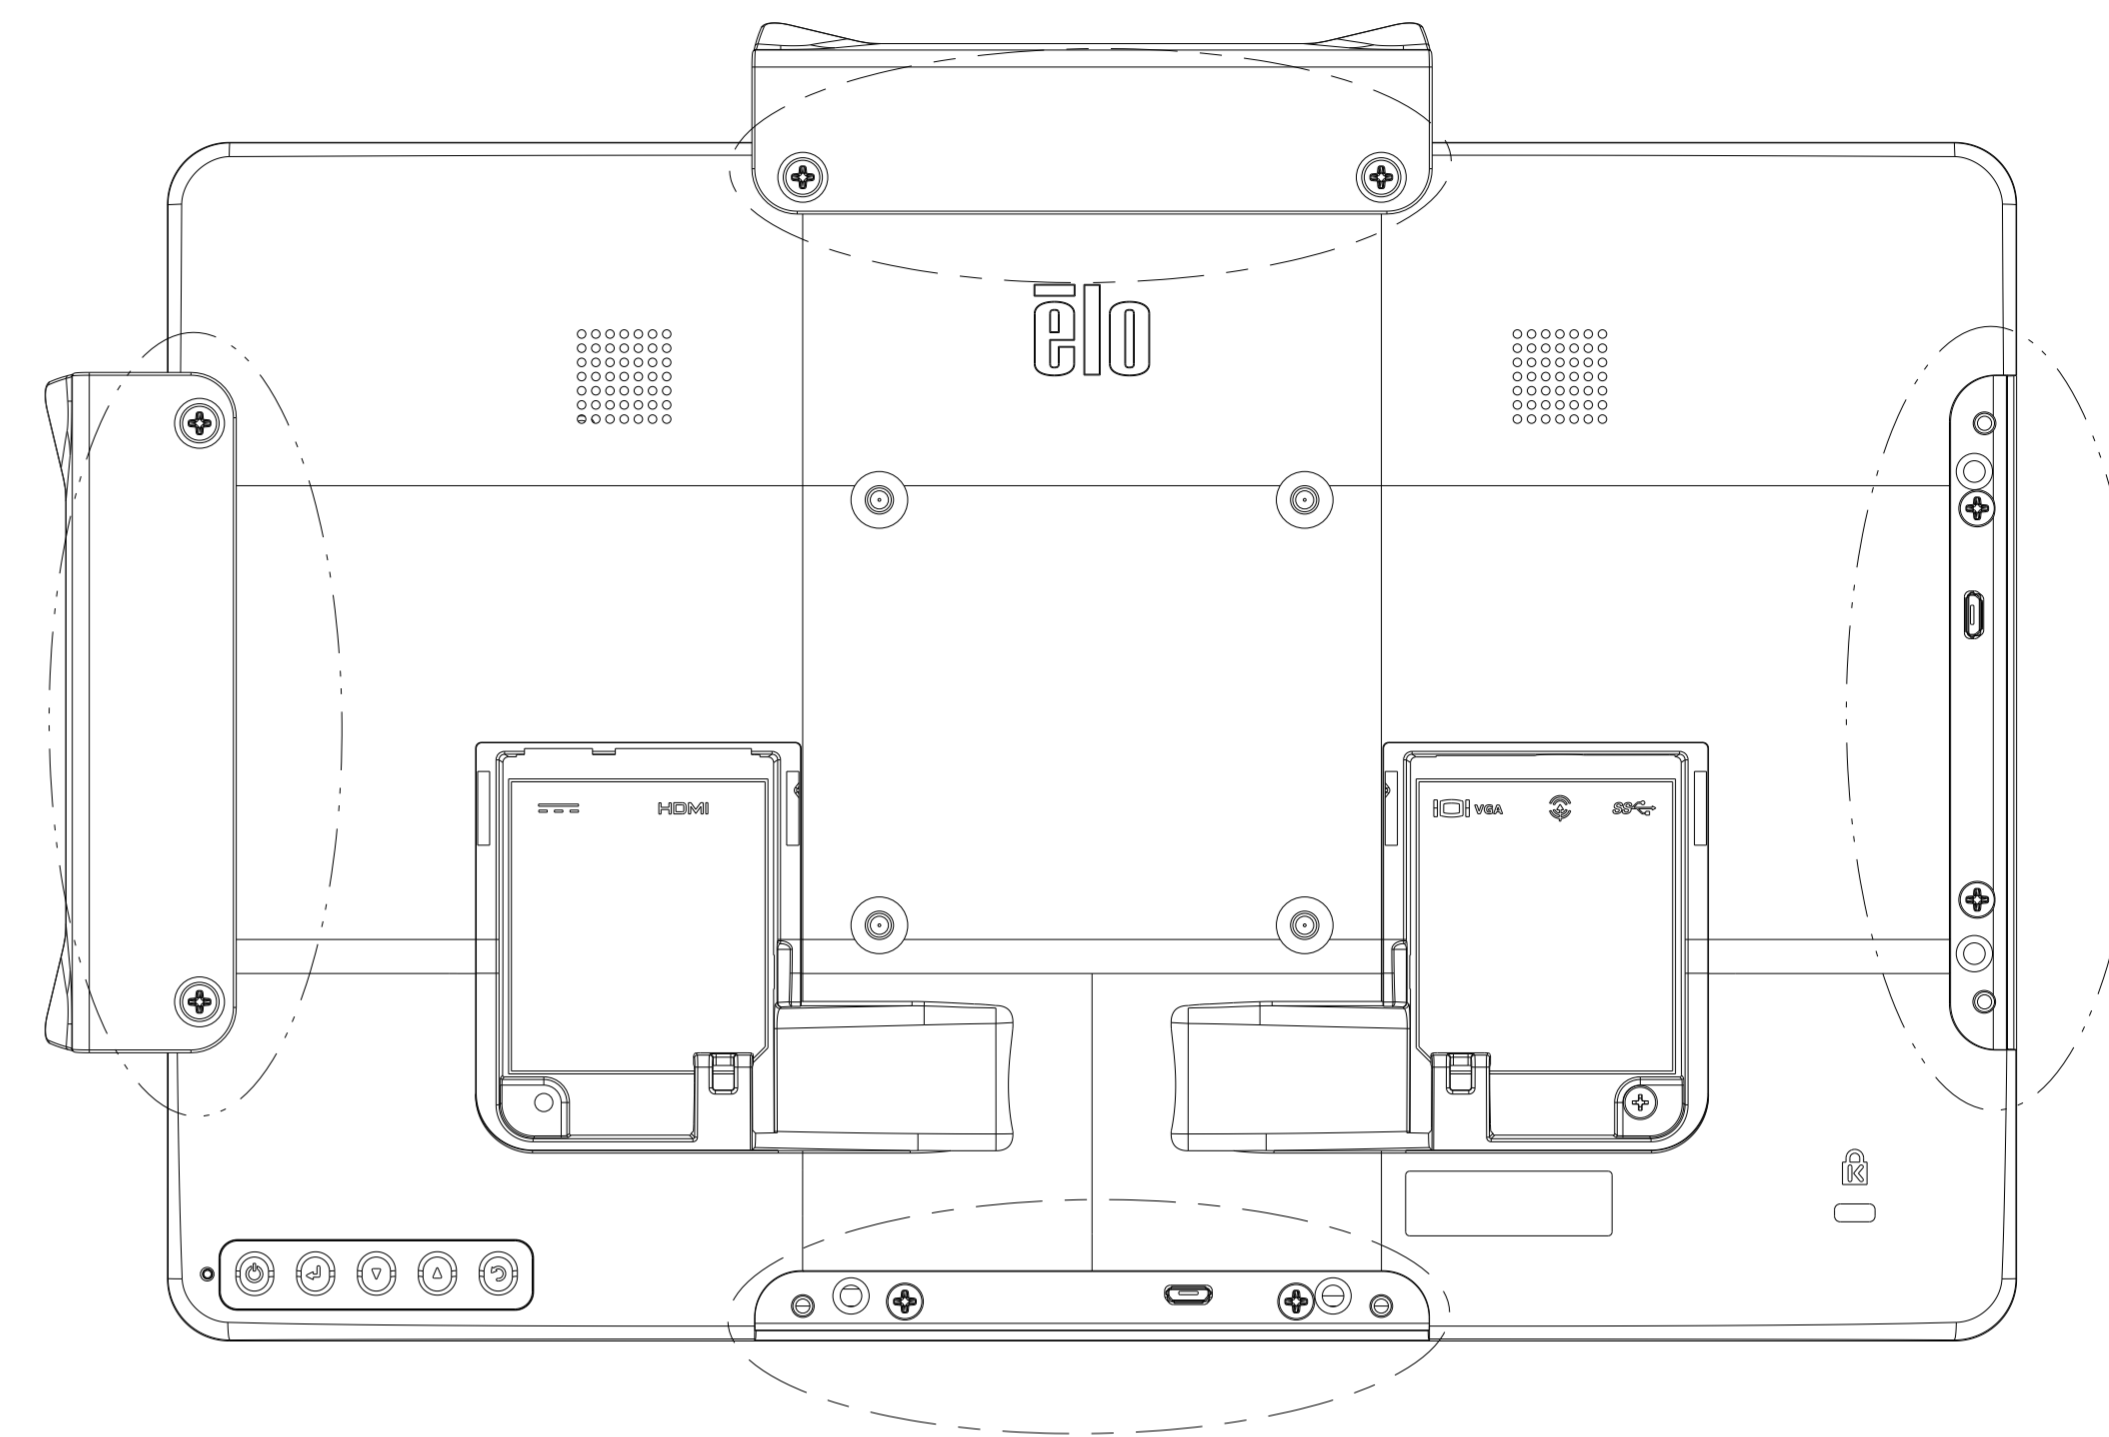

DISPLAY ANGLE RANGE
IN LOW POSITION

DISPLAY ANGLE RANGE
IN HIGH POSITION

KENSINGTON LOCK
RECEPTACLE,
(LOCK SUPPLIED BY OTHERS)

HERE IS PERIPHERALS INSTALLATION PLACE
(MORE DETAIL REFERENCE ACCESSORIES MANUAL)

STAND MOUNTING OPTION