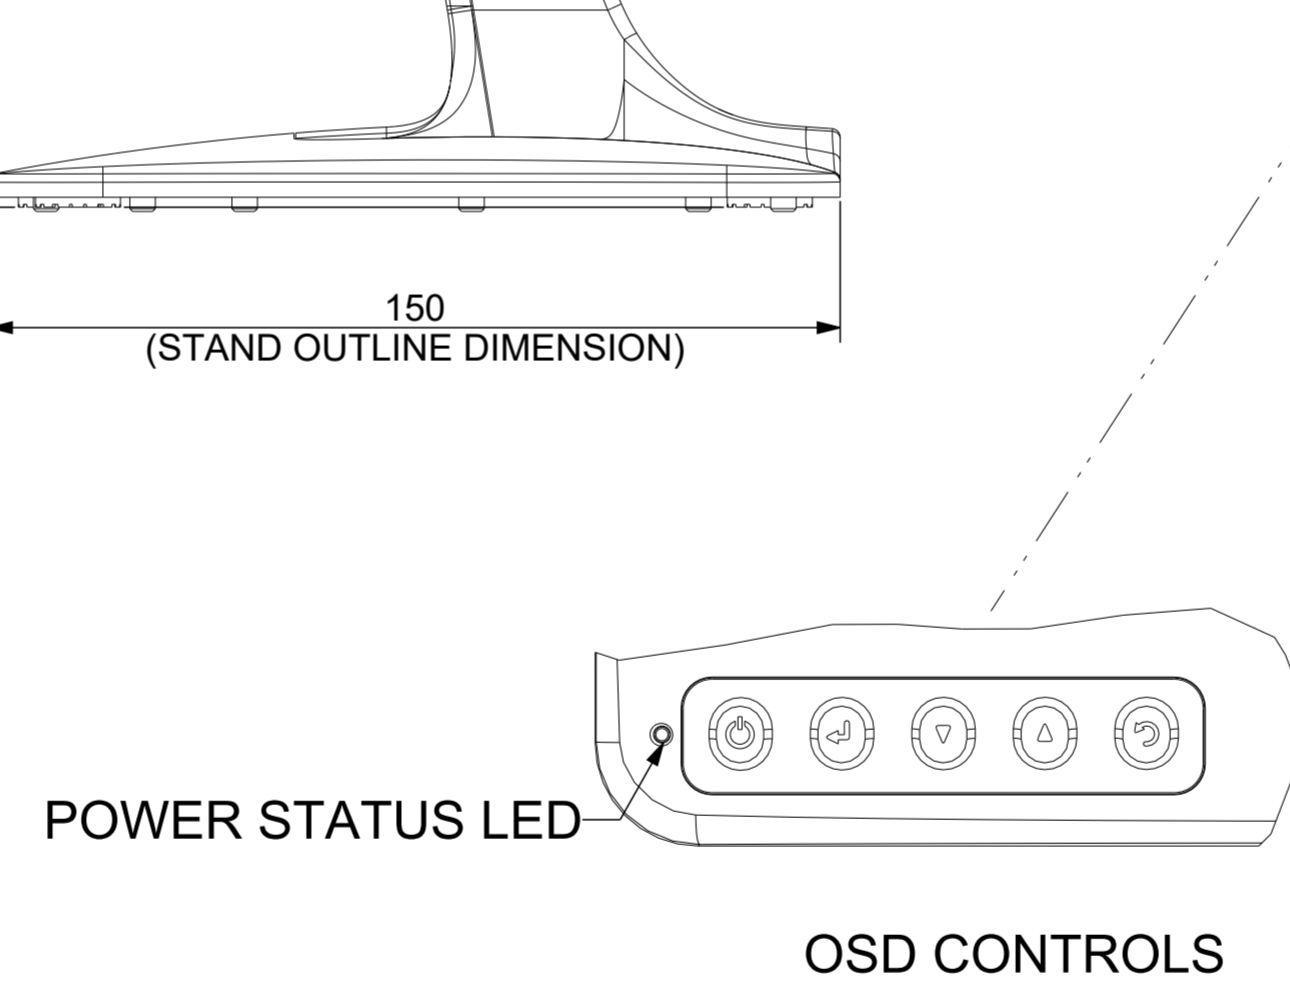

DISPLAY ANGLE RANGE
IN LOW POSITION

DISPLAY ANGLE RANGE
IN HIGH POSITION

KENSINGTON LOCK
RECEPTACLE,
(LOCK SUPPLIED BY OTHERS)

HERE IS PERIPHERALS INSTALLATION PLACE
(MORE DETAIL REFERENCE ACCESSORIES MANUAL)

STAND MOUNTING OPTION