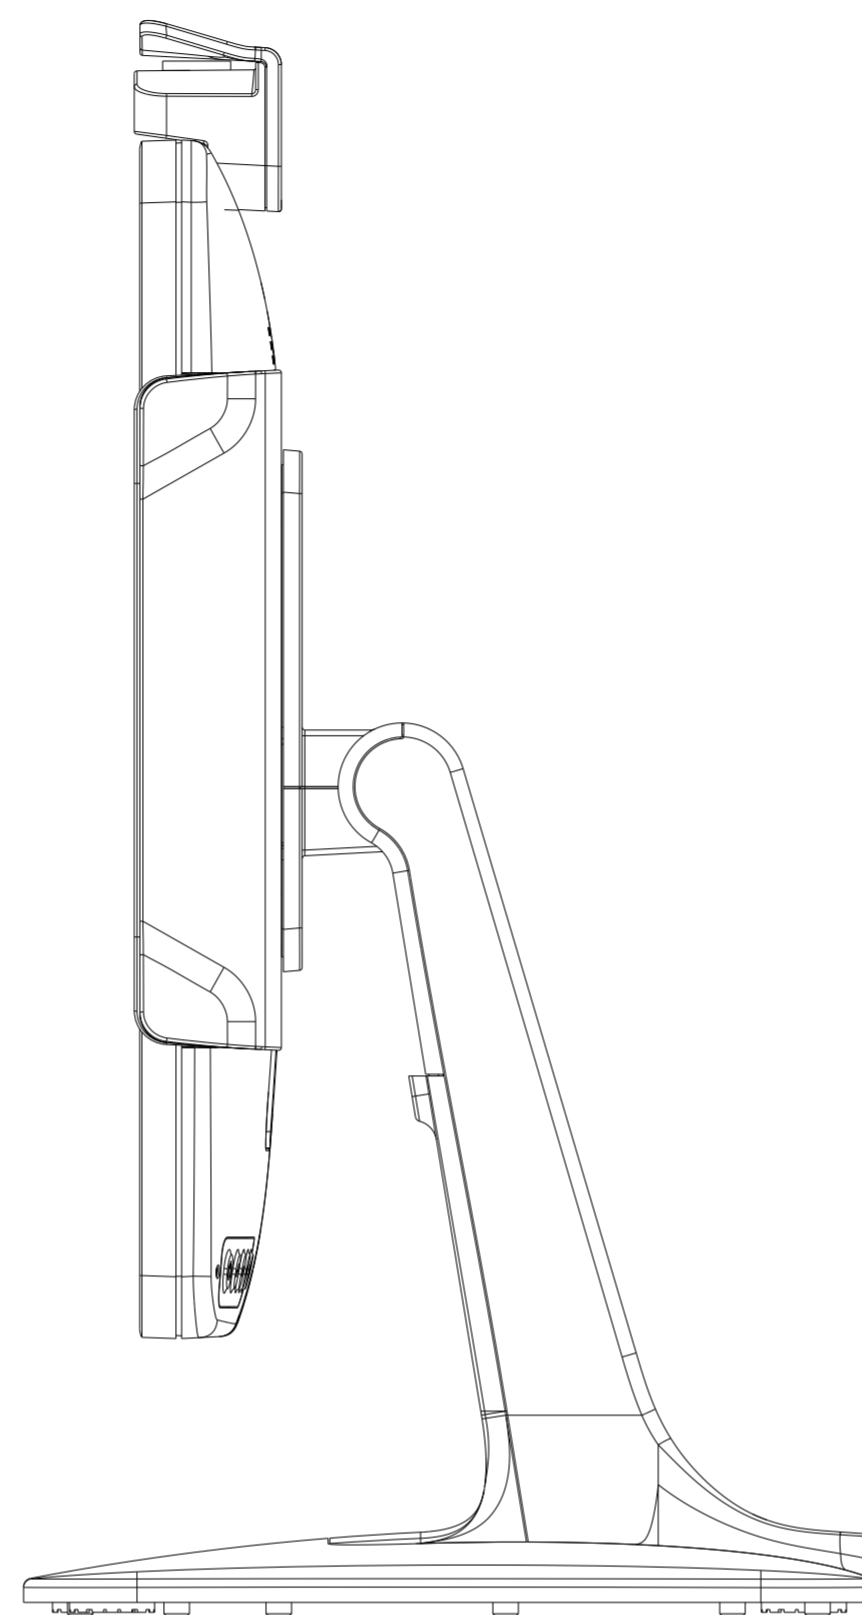

DISPLAY ANGLE RANGE
IN LOW POSITION

DISPLAY ANGLE RANGE
IN HIGH POSITION

KENSINGTON LOCK
RECEPTACLE,
(LOCK SUPPLIED BY OTHERS)

HERE IS PERIPHERALS INSTALLATION PLACE
(MORE DETAIL REFERENCE ACCESSORIES MANUAL)

STAND MOUNTING OPTION